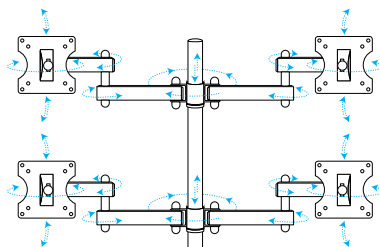

PRODUCT CODE
28

VESA COMPLIANT
100x100mm
200x200mm

SUITABLE FOR
32 upto 50
INCHES

Stretch & Swivel Tilt Table Side Clip Stand

Clamp Type • Double Stretch

PRODUCT CODE
23

Jenefas.com
Something DIFFERENT

VESA COMPLIANT
100x100mm