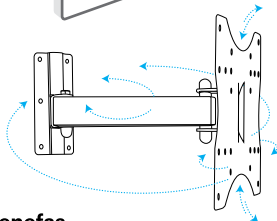

Wall Bracket for LED & LCDs
Dual Arm & Double Stretch

VESA
COMPLIANT
100x100mm
200x200mm

SUITABLE FOR
26 upto 32
INCHES

PRODUCT
CODE
14

Stretch & Swivel Tilt Wall Bracket

Wall Bracket for LED & LCDs
Dual Arm & Double Stretch

VESA
COMPLIANT
100x100mm

SUITABLE FOR
15 upto 27
INCHES

PRODUCT
CODE
15

Stretch & Swivel Wall Bracket

Wall Bracket for
LED & LCDs

Single Arm &
Single Stretch

PRODUCT
CODE
13

VESA
COMPLIANT
100x100mm
200x200mm

SUITABLE FOR
15 upto 32
INCHES

40" Select
Models

Stretch & Swivel Tilt Wall Bracket

Wall Bracket for
LED & LCDs
Single Arm &
Double Stretch

PRODUCT
CODE
12

VESA
COMPLIANT
100x100mm
200x200mm

SUITABLE FOR
26 upto 32
INCHES

Stretch & Swivel Direct Pitch Wall Bracket

Wall Bracket for LED & LCDs
Dual Arm & Double Stretch

VESA
COMPLIANT
100x100mm
200x200mm

SUITABLE FOR
26 upto 32
INCHES

PRODUCT
CODE
16

Stretch & Swivel Tilt Wall Bracket