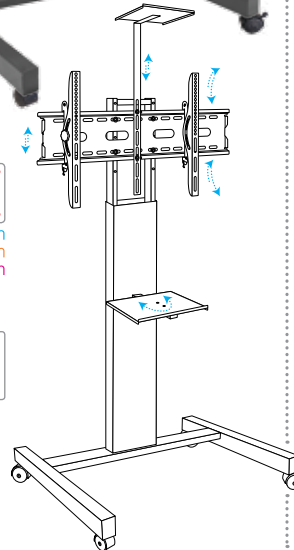

SUITABLE FOR
32 upto **60**
INCHES

Movable Pedestal

Pedestal for Plasma with Wheels & Trays

PRODUCT CODE
45

VESA COMPLIANT
100x100mm
200x200mm
400x400mm

SUITABLE FOR
32 upto **60**
INCHES

Mini Pedestal

Movable Pedestal for LED, LCD & Plasma • H Base with Wheels & Tray • Direct Rail

PRODUCT CODE
46

VESA COMPLIANT
100x100mm
200x200mm

SUITABLE FOR
15 upto **32**
INCHES

Jenefas.com
Something DIFFERENT

Pedestal with Tray

Laser Rectangle Flat Base • Direct Square

Pedestal with Tray

Laser V Type Base • Direct Square

Pedestal with Tray

Laser Rectangle Flat Base • Direct Rail

Video Wall

Video Wall Bracket for LED, LCD & Plasma

VESA COMPLIANT
100x100mm
200x200mm
400x400mm

SUITABLE FOR 32 upto 42 INCHES

PRODUCT CODE 53

9-in-1