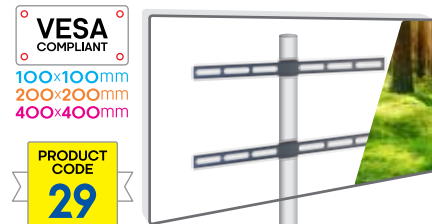

Table Top Stand

Laser V Type Base • Direct Rail

PRODUCT CODE
29

VESA COMPLIANT
100x100mm
200x200mm
400x400mm

SUITABLE FOR
32 upto 55
INCHES