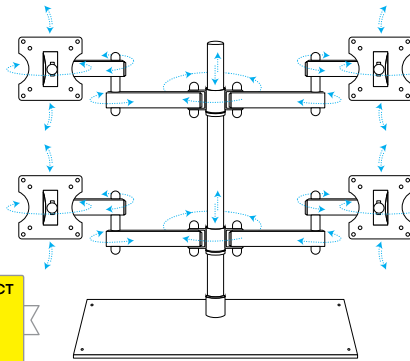

Stretch & Swivel Tilt Table Top Stand

Laser V Type Base • Double Stretch

3-in-1

Stretch & Swivel Tilt Table Top Stand

Laser V Type Base • Double Stretch

VESA
COMPLIANT
100x100mm

4-in-1

SUITABLE FOR
15 upto 27
INCHES

PRODUCT
CODE
40

Stretch & Swivel Tilt Table Top Stand

Laser Rectangle Flat Base • Double Stretch

VESA
COMPLIANT
100x100mm

4-in-1

SUITABLE FOR
15 upto 27
INCHES

PRODUCT
CODE
41

Mega Pedestal