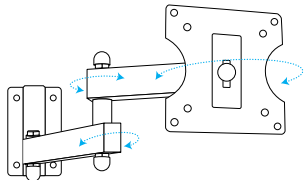

PRODUCT CODE
8

Tilt Wall Bracket

Wall Bracket for LED & LCDs

VESA COMPLIANT
100x100mm
200x200mm
400x400mm

SUITABLE FOR
40 upto 55
INCHES

PRODUCT CODE
9

Stretch & Swivel Wall Bracket

Wall Bracket for LED & LCDs

Single Arm & Double Stretch

VESA COMPLIANT
100x100mm
200x200mm

SUITABLE FOR
15 upto 27
INCHES

Jenefas.com
Something DIFFERENT

Fixed Super Wall Bracket

Wall Bracket for LED & LCDs

VESA COMPLIANT
100x100mm
200x200mm
400x400mm