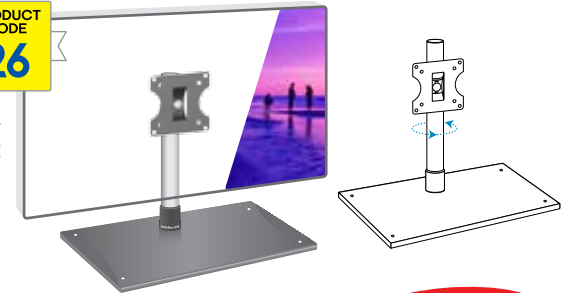

PRODUCTS DEVELOPED by **GI** GENUINE INTELLIGENCE ~~AI~~

Product Catalogue

Fixed Super Wall Bracket

Wall Bracket for LED & LCDs

VESA COMPLIANT
100x100mm

SUITABLE FOR
15 upto 27
INCHES

PRODUCT CODE
1

Swivel & Tilt Wall Bracket

PRODUCT
CODE
20

9-in-1

PRODUCT CODE
22

Stretch & Swivel Tilt Table Side Clip Stand

Clamp Type • Double Stretch

Swivel & Tilt Table Side Clip Stand

Clamp Type

VESA COMPLIANT 100x100mm
SUITABLE FOR 15 upto 27 INCHES

Stretch & Swivel Tilt Table Side Clip Stand

Clamp Type • Double Stretch • Tilt

VESA COMPLIANT 100x100mm

SUITABLE FOR 15 upto 27 INCHES

PRODUCT CODE
21

Swivel Table Top Stand

Laser Rectangle Flat Base • Swivel • Tilt

VESA COMPLIANT 100x100mm

SUITABLE FOR 15 upto 27 INCHES

PRODUCT CODE
26

Stretch & Swivel Tilt Table Top Stand

Laser Round Base • Double Stretch

SUITABLE FOR 15 upto 27 INCHES

VESA COMPLIANT 100x100mm

PRODUCT CODE
25