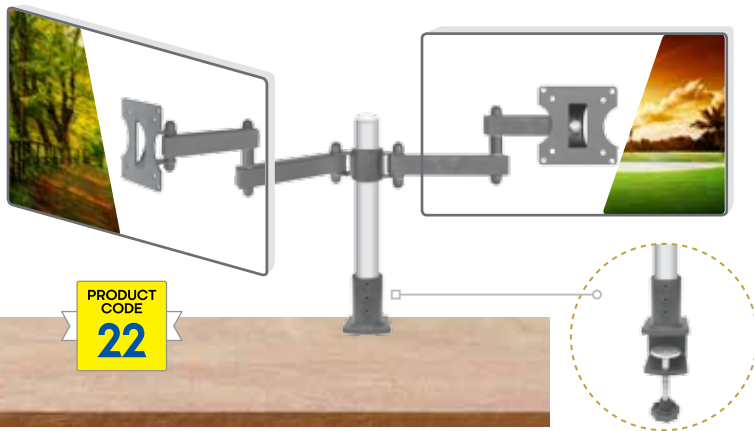

VESA
COMPLIANT
100x100mm
200x200mm

SUITABLE FOR
26 upto 40
INCHES

PRODUCT
CODE
18

Stretch & Swivel Tilt Wall Bracket

Wall Bracket for LED & LCDs
Dual Arm & Double Stretch

VESA
COMPLIANT
100x100mm
200x200mm
400x400mm

SUITABLE FOR
40 upto 55
INCHES

PRODUCT
CODE
19

Jenefas.com
Something DIFFERENT

Video Wall

Video Wall Bracket
for LED, LCD & Plasma

VESA
COMPLIANT
100x100mm
200x200mm
400x400mm

SUITABLE FOR
32 upto 42
INCHES

PRODUCT
CODE
20

9-in-1

PRODUCT CODE
22

Stretch & Swivel Tilt Table Side Clip Stand

Clamp Type • Double Stretch

Swivel & Tilt Table Side Clip Stand

Clamp Type

VESA COMPLIANT 100x100mm
SUITABLE FOR 15 upto 27 INCHES

Stretch & Swivel Tilt Table Side Clip Stand

Clamp Type • Double Stretch • Tilt

VESA COMPLIANT 100x100mm

SUITABLE FOR 15 upto 27 INCHES

PRODUCT CODE
21

Swivel Table Top Stand

Laser Rectangle Flat Base • Swivel • Tilt