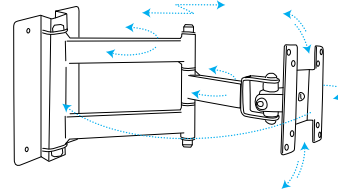

Stretch & Swivel Direct Pitch Wall Bracket

Wall Bracket for LED & LCDs
Dual Arm & Double Stretch

VESA COMPLIANT
100x100mm
200x200mm

SUITABLE FOR
26 upto 32
INCHES

PRODUCT CODE
11

Stretch & Swivel Direct Pitch Wall Bracket

Wall Bracket for LED & LCDs
Dual Arm & Double Stretch

VESA
COMPLIANT
100x100mm
200x200mm

SUITABLE FOR
26 upto 32
INCHES

PRODUCT
CODE
14

Stretch & Swivel Tilt Wall Bracket

Wall Bracket for LED & LCDs
Dual Arm & Double Stretch

VESA
COMPLIANT
100x100mm

SUITABLE FOR
15 upto 27
INCHES

PRODUCT
CODE
15

Stretch & Swivel Wall Bracket

Wall Bracket for
LED & LCDs

Single Arm &
Single Stretch

PRODUCT
CODE
13

VESA
COMPLIANT
100x100mm
200x200mm

SUITABLE FOR
15 upto 32
INCHES

40" Select
Models

Stretch & Swivel Tilt Wall Bracket

Wall Bracket for
LED & LCDs
Single Arm &
Double Stretch

PRODUCT
CODE
12

VESA
COMPLIANT
100x100mm
200x200mm

SUITABLE FOR
26 upto 32
INCHES