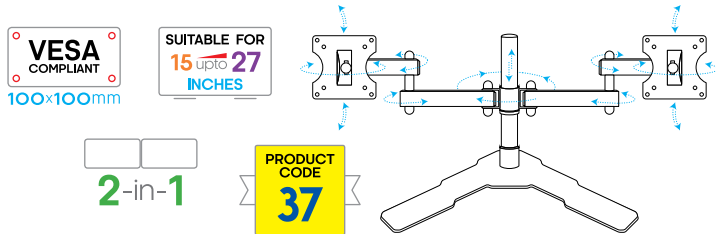

Swivel & Tilt Stage Stand

Laser Rectangle Flat
Base • Direct Rail

Swivel & Tilt Stage Stand

Laser V Type Base •
Direct Square

Swivel Table Top Stand

Laser V Type Base • Swivel • Tilt

Stretch & Swivel Tilt Table Top Stand

Laser Rectangle Flat Base • Double Stretch • Tilt

VESA
COMPLIANT
100x100mm

SUITABLE FOR
15 upto 27
INCHES

Jenefas.com
Something DIFFERENT

Stretch & Swivel Tilt Table Top Stand

Laser V Type Base • Double Stretch • Tilt

Stretch & Swivel Tilt Table Top Stand

Laser V Type Base • Double Stretch

3-in-1

Stretch & Swivel Tilt Table Top Stand

Laser V Type Base • Double Stretch

VESA
COMPLIANT
100x100mm

4-in-1

SUITABLE FOR
15 upto 27
INCHES