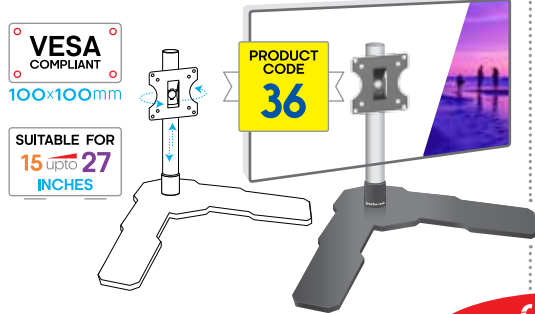

Swivel & Tilt Stage Stand

Laser Rectangle Flat
Base • Direct Rail

Swivel & Tilt Stage Stand

Laser V Type Base •
Direct Square

Swivel Table Top Stand

Laser V Type Base • Swivel • Tilt

Stretch & Swivel Tilt Table Top Stand