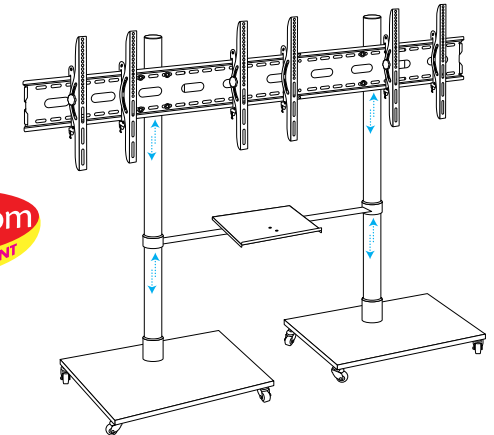

Pedestal with Tray

Laser V Type Base • Direct Rail

Pedestal with Tray

H Base with Wheels • Direct Square

Pedestal with Tray

H Base with Wheels • Direct Rail

Mega Pedestal

Movable Pedestal for LED, LCD & Plasma • Dual Pole • Dual Laser Rectangle Base with Wheels & Tray

VESA COMPLIANT
100x100mm
200x200mm

SUITABLE FOR
26 upto 40
INCHES

3-in-1

PRODUCT CODE
54

Jenefas.com
Something DIFFERENT

Movable Pedestal with Tray

H Base with Wheels • Direct Rail

VESA COMPLIANT
100x100mm
200x200mm