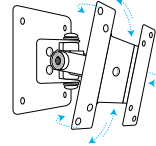

Fixed Super Wall Bracket

Wall Bracket for LED & LCDs

VESA COMPLIANT
100x100mm

SUITABLE FOR
15 upto 27
INCHES

PRODUCT CODE
1

Swivel & Tilt Wall Bracket

Wall Bracket for LED & LCDs

VESA COMPLIANT
100x100mm

SUITABLE FOR
15 upto 27
INCHES

PRODUCT CODE
2

Flat Wall Bracket

Wall Bracket for LED & LCDs

VESA COMPLIANT
100x100mm
200x200mm

PRODUCT CODE
5

SUITABLE FOR
32 upto 46
INCHES

Tilt Wall Bracket

Wall Bracket for LED & LCDs

VESA COMPLIANT
100x100mm
200x200mm

PRODUCT CODE
4

SUITABLE FOR
26 upto 32
INCHES

Flat Wall Bracket

Wall Bracket for LED & LCDs

VESA COMPLIANT
100x100mm
200x200mm

SUITABLE FOR
26 upto 32
INCHES

PRODUCT CODE
3

Jenefas.com
Something DIFFERENT

Tilt Wall Bracket

Wall Bracket for LED & LCDs

VESA COMPLIANT
100x100mm
200x200mm
400x400mm

SUITABLE FOR
32 upto 55
INCHES

PRODUCT CODE
8