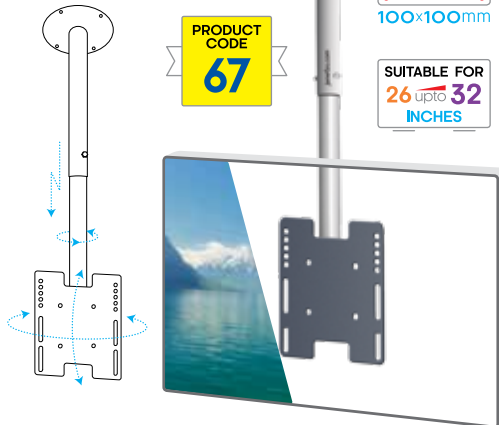

PRODUCT CODE
66

Swivel & Tilt Ceiling Drop

Ceiling Drop for LED & LCDs

VESA COMPLIANT
100x100mm
200x200mm
400x400mm

SUITABLE FOR
32 upto 100
INCHES

Swivel & Tilt Ceiling Drop

Ceiling Drop for LED & LCDs

VESA COMPLIANT
100x100mm
200x200mm
400x400mm

PRODUCT CODE
69

SUITABLE FOR
32 upto 100
INCHES

Swivel & Tilt Ceiling Drop

Ceiling Drop for LED & LCDs

VESA COMPLIANT
100x100mm

PRODUCT CODE
67

SUITABLE FOR
26 upto 32
INCHES

Jenefas.com
Something DIFFERENT

PRODUCT CODE
68

Table Top Stand

2 Piece Table Top Stand for LED & LCDs

PRODUCT CODE
70

Fixed Wall Bracket for CRT TV

Wall Bracket for CRT TV
Fixed Arm & Rotatable Tray

Swivel Wall Bracket for CRT TV

Wall Bracket for CRT TV
Rotatable Arm & Tray