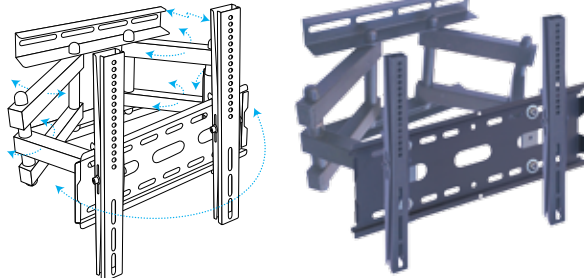

VESA
COMPLIANT
100x100mm
200x200mm

SUITABLE FOR
26 upto 40
INCHES

PRODUCT
CODE
18

Stretch & Swivel Tilt Wall Bracket

Wall Bracket for LED & LCDs
Dual Arm & Double Stretch

VESA
COMPLIANT
100x100mm
200x200mm
400x400mm

SUITABLE FOR
40 upto 55
INCHES

PRODUCT
CODE
19

Jenefas.com
Something DIFFERENT

Video Wall

Video Wall Bracket
for LED, LCD & Plasma

VESA
COMPLIANT
100x100mm
200x200mm
400x400mm

SUITABLE FOR
32 upto 42
INCHES

PRODUCT
CODE
20

9-in-1

PRODUCT CODE
22

Stretch & Swivel Tilt Table Side Clip Stand

Clamp Type • Double Stretch

Swivel & Tilt Table Side Clip Stand

Clamp Type

VESA COMPLIANT 100x100mm
SUITABLE FOR 15 upto 27 INCHES

Stretch & Swivel Tilt Table Side Clip Stand

Clamp Type • Double Stretch • Tilt

VESA COMPLIANT 100x100mm

SUITABLE FOR 15 upto 27 INCHES

PRODUCT CODE
21

Swivel Table Top Stand

Laser Rectangle Flat Base • Swivel • Tilt