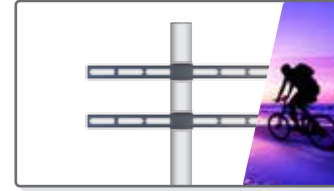

Movable Pedestal

Laser Rectangle Flat Base • Direct Rail

VESA COMPLIANT
100x100mm
200x200mm

PRODUCT CODE
57