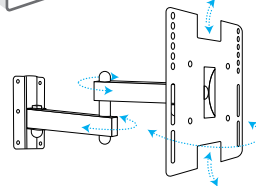

SUITABLE FOR
15 upto 32
INCHES

40" Select
Models

Stretch & Swivel Tilt Wall Bracket

Wall Bracket for
LED & LCDs
Single Arm &
Double Stretch

PRODUCT
CODE
12

VESA
COMPLIANT
100x100mm
200x200mm

SUITABLE FOR
26 upto 32
INCHES

Stretch & Swivel Direct Pitch Wall Bracket

Wall Bracket for LED & LCDs
Dual Arm & Double Stretch

VESA
COMPLIANT
100x100mm
200x200mm

SUITABLE FOR
26 upto 32
INCHES

PRODUCT
CODE
16

Stretch & Swivel Tilt Wall Bracket