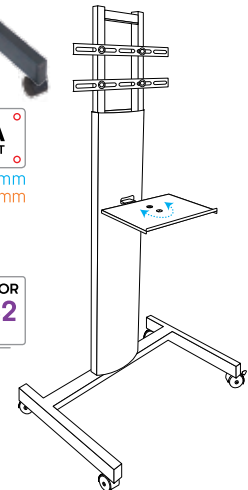

SUITABLE FOR
32 upto **60**
INCHES

Movable Pedestal

Pedestal for Plasma with Wheels & Trays

PRODUCT CODE
45

VESA COMPLIANT
100x100mm
200x200mm
400x400mm

SUITABLE FOR
32 upto **60**
INCHES

Mini Pedestal

Movable Pedestal for LED, LCD & Plasma • H Base with Wheels & Tray • Direct Rail

PRODUCT CODE
46

VESA COMPLIANT
100x100mm
200x200mm

SUITABLE FOR
15 upto **32**
INCHES

Jenefas.com
Something DIFFERENT

Pedestal with Tray

Laser Rectangle Flat Base • Direct Square

Pedestal with Tray

Laser V Type Base • Direct Square

Pedestal with Tray

Laser Rectangle Flat Base • Direct Rail

Video Wall

Video Wall Bracket for LED, LCD & Plasma

VESA COMPLIANT
100x100mm
200x200mm
400x400mm

SUITABLE FOR 32 upto 42 INCHES

PRODUCT CODE 53

9-in-1