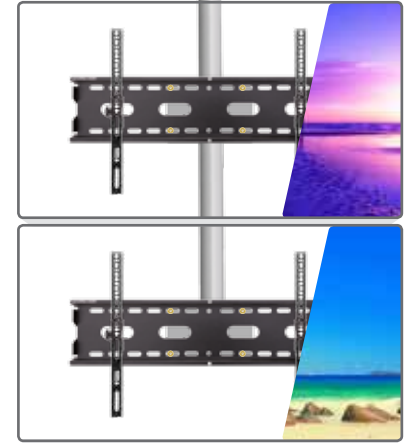

PRODUCT CODE
65

3-in-1

VESA COMPLIANT
100x100mm
200x200mm

SUITABLE FOR
26 upto 40
INCHES

Swivel & Tilt Ceiling Drop

Ceiling Drop for LED & LCDs

VESA COMPLIANT
100x100mm

SUITABLE FOR
15 upto 27
INCHES

PRODUCT CODE
66

Swivel & Tilt Ceiling Drop

Ceiling Drop for LED & LCDs

VESA COMPLIANT
100x100mm
200x200mm
400x400mm

SUITABLE FOR
32 upto 100
INCHES

Swivel & Tilt Ceiling Drop

Ceiling Drop for LED & LCDs

VESA COMPLIANT
100x100mm
200x200mm
400x400mm

PRODUCT CODE
69

SUITABLE FOR
32 upto 100
INCHES

Swivel & Tilt Ceiling Drop

Ceiling Drop for LED & LCDs

VESA COMPLIANT
100x100mm

PRODUCT CODE
67

SUITABLE FOR
26 upto 32
INCHES

Jenefas.com
Something DIFFERENT