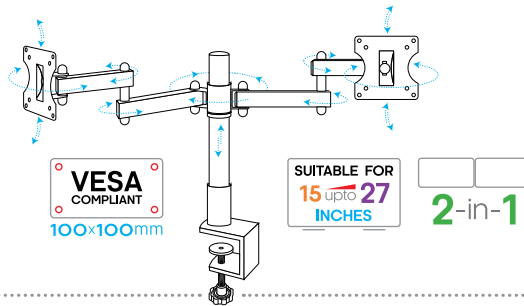

PRODUCT
CODE
20

9-in-1

PRODUCT CODE
22

Stretch & Swivel Tilt Table Side Clip Stand

Clamp Type • Double Stretch

Swivel & Tilt Table Side Clip Stand

Clamp Type

VESA COMPLIANT 100x100mm
SUITABLE FOR 15 upto 27 INCHES

Stretch & Swivel Tilt Table Side Clip Stand

Clamp Type • Double Stretch • Tilt

VESA COMPLIANT 100x100mm

SUITABLE FOR 15 upto 27 INCHES

PRODUCT CODE
21

Swivel Table Top Stand

Laser Rectangle Flat Base • Swivel • Tilt