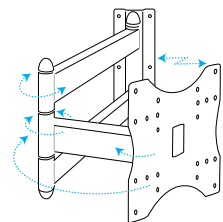

Single Arm & Double Stretch

VESA COMPLIANT
100x100mm
200x200mm

SUITABLE FOR
15 upto 27
INCHES

Jenefas.com
Something DIFFERENT

Fixed Super Wall Bracket

Wall Bracket for LED & LCDs

VESA COMPLIANT
100x100mm
200x200mm
400x400mm

SUITABLE FOR
32 upto 55
INCHES

PRODUCT CODE
6

Jenefas.com
Something DIFFERENT

Fixed Super Wall Bracket

Wall Bracket for LED & LCDs

VESA COMPLIANT
100x100mm
200x200mm

SUITABLE FOR
26 upto 40
INCHES

PRODUCT CODE
7

Stretch & Swivel Direct Pitch Wall Bracket

Wall Bracket for LED & LCDs
Dual Arm & Double Stretch

VESA COMPLIANT
100x100mm
200x200mm

SUITABLE FOR
26 upto 32
INCHES

PRODUCT CODE
11

Stretch & Swivel Direct Pitch Wall Bracket