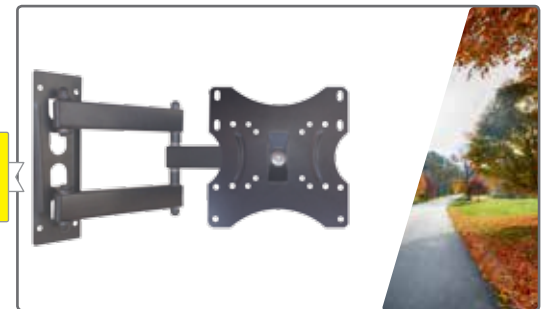

Stretch & Swivel Direct Pitch Wall Bracket

Wall Bracket for LED & LCDs
Dual Arm & Double Stretch

VESA COMPLIANT
100x100mm
200x200mm

SUITABLE FOR
26 upto 32
INCHES

PRODUCT CODE
11

Stretch & Swivel Direct Pitch Wall Bracket

Wall Bracket for LED & LCDs
Dual Arm & Double Stretch

VESA
COMPLIANT
100x100mm
200x200mm

SUITABLE FOR
26 upto 32
INCHES

PRODUCT
CODE
14

Stretch & Swivel Tilt Wall Bracket

Wall Bracket for LED & LCDs
Dual Arm & Double Stretch