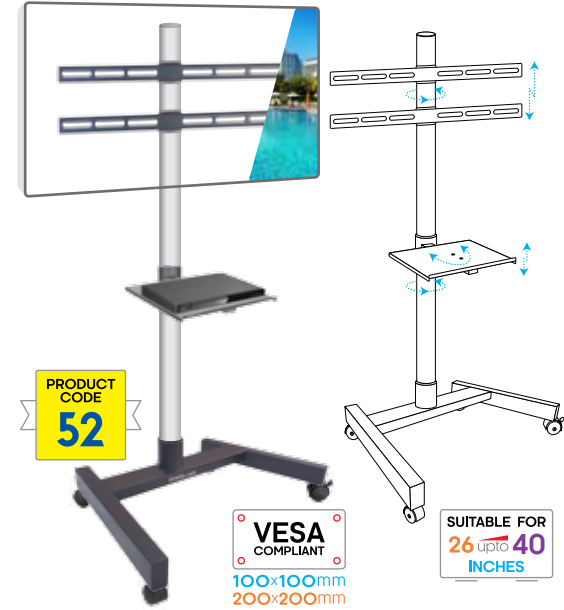

Pedestal with Tray

Laser Rectangle Flat Base • Direct Rail

Video Wall

Video Wall Bracket for LED, LCD & Plasma

VESA COMPLIANT
100x100mm
200x200mm
400x400mm

SUITABLE FOR 32 upto 42 INCHES

PRODUCT CODE 53

9-in-1

Pedestal with Tray

Laser V Type Base • Direct Rail

Pedestal with Tray

H Base with Wheels • Direct Square

Pedestal with Tray

H Base with Wheels • Direct Rail

Mega Pedestal

Movable Pedestal for LED, LCD & Plasma • Dual Pole • Dual Laser Rectangle Base with Wheels & Tray

VESA COMPLIANT
100x100mm
200x200mm

SUITABLE FOR
26 upto 40
INCHES

3-in-1

PRODUCT CODE
54

Jenefas.com
Something DIFFERENT

Movable Pedestal with Tray

H Base with Wheels • Direct Rail

VESA COMPLIANT
100x100mm
200x200mm