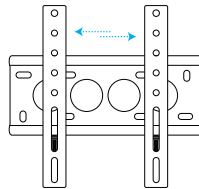

SUITABLE FOR
32 upto 46
INCHES

Tilt Wall Bracket

Wall Bracket for LED & LCDs

VESA COMPLIANT
100x100mm
200x200mm

PRODUCT CODE
4

SUITABLE FOR
26 upto 32
INCHES

Flat Wall Bracket

Wall Bracket for LED & LCDs

VESA COMPLIANT
100x100mm
200x200mm

SUITABLE FOR
26 upto 32
INCHES

PRODUCT CODE
3

Jenefas.com
Something DIFFERENT

Tilt Wall Bracket

Wall Bracket for LED & LCDs

VESA COMPLIANT
100x100mm
200x200mm
400x400mm

SUITABLE FOR
32 upto 55
INCHES