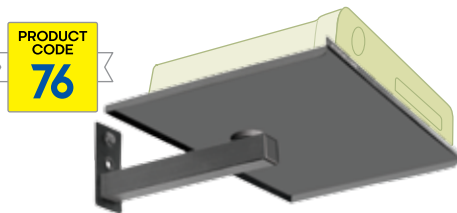

PRODUCT CODE
68

Table Top Stand

2 Piece Table Top Stand for LED & LCDs

PRODUCT CODE
70

Fixed Wall Bracket for CRT TV

Wall Bracket for CRT TV
Fixed Arm & Rotatable Tray

Swivel Wall Bracket for CRT TV

Wall Bracket for CRT TV
Rotatable Arm & Tray

Fixed Wall Bracket for CRT TV

Wall Bracket for CRT TV
Fixed Arm & Rotatable Tray

Swivel Wall Bracket for CRT TV

Wall Bracket for CRT TV
Rotatable Arm & Tray

Fixed Wall Bracket for CRT TV

Wall Bracket for CRT TV
Fixed Arm & Tray