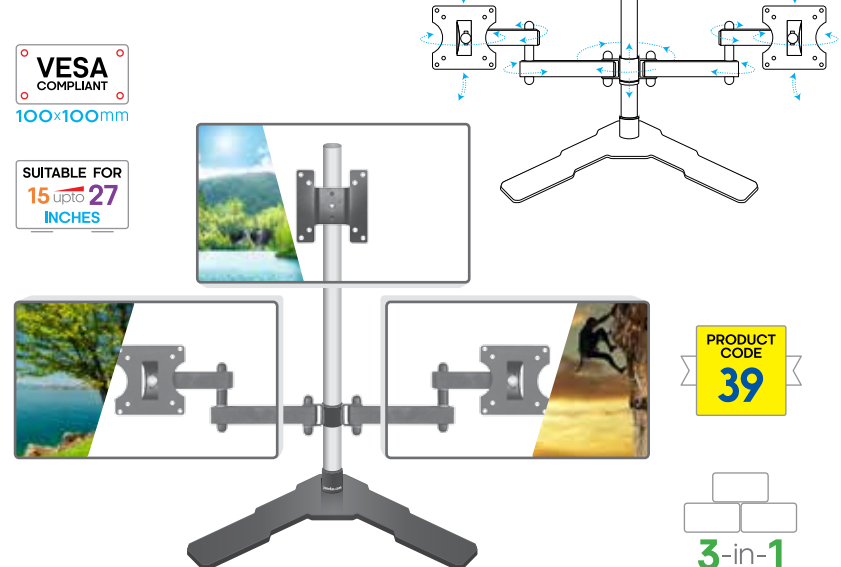

Swivel & Tilt Stage Stand

Laser Rectangle Flat
Base • Direct Rail

Swivel & Tilt Stage Stand

Laser V Type Base •
Direct Square

Swivel Table Top Stand

Laser V Type Base • Swivel • Tilt

Stretch & Swivel Tilt Table Top Stand

Laser Rectangle Flat Base • Double Stretch • Tilt

VESA
COMPLIANT
100x100mm

SUITABLE FOR
15 upto 27
INCHES

Jenefas.com
Something DIFFERENT

Stretch & Swivel Tilt Table Top Stand

Laser V Type Base • Double Stretch • Tilt

Stretch & Swivel Tilt Table Top Stand

Laser V Type Base • Double Stretch

3-in-1

Stretch & Swivel Tilt Table Top Stand

Laser V Type Base • Double Stretch

VESA
COMPLIANT
100x100mm

4-in-1

SUITABLE FOR
15 upto 27
INCHES