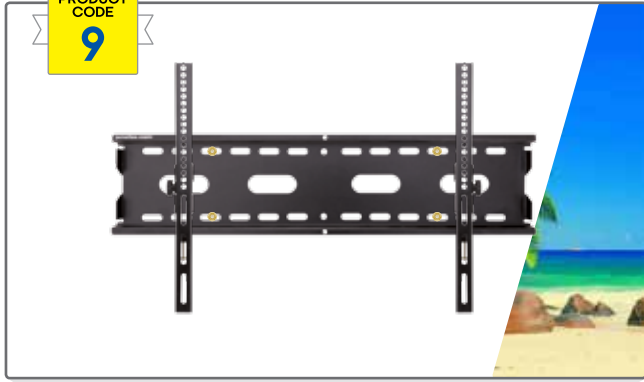

PRODUCTS DEVELOPED by **GI** GENUINE INTELLIGENCE ~~AI~~

Product Catalogue

Fixed Super Wall Bracket

Wall Bracket for LED & LCDs

VESA COMPLIANT
100x100mm

SUITABLE FOR
15 upto 27
INCHES

PRODUCT CODE
1

Swivel & Tilt Wall Bracket

VESA COMPLIANT
100x100mm
200x200mm

SUITABLE FOR
26 upto 32
INCHES

PRODUCT CODE
3

Jenefas.com
Something DIFFERENT

Tilt Wall Bracket

Wall Bracket for LED & LCDs

VESA COMPLIANT
100x100mm
200x200mm
400x400mm

SUITABLE FOR
32 upto 55
INCHES

PRODUCT CODE
8

Tilt Wall Bracket

Wall Bracket for LED & LCDs

VESA COMPLIANT
100x100mm
200x200mm
400x400mm

SUITABLE FOR
40 upto 55
INCHES

PRODUCT CODE
9

Stretch & Swivel Wall Bracket

Wall Bracket for LED & LCDs

Single Arm & Double Stretch

VESA COMPLIANT
100x100mm
200x200mm

SUITABLE FOR
15 upto 27
INCHES

Jenefas.com
Something DIFFERENT

Fixed Super Wall Bracket

Wall Bracket for LED & LCDs

VESA COMPLIANT
100x100mm
200x200mm
400x400mm