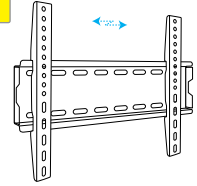

PRODUCT CODE
6