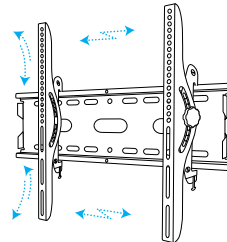

SUITABLE FOR
32 upto 46
INCHES

Tilt Wall Bracket

Wall Bracket for LED & LCDs

VESA COMPLIANT
100x100mm
200x200mm

PRODUCT CODE
4

SUITABLE FOR
26 upto 32
INCHES

Flat Wall Bracket

Wall Bracket for LED & LCDs

VESA COMPLIANT
100x100mm
200x200mm

SUITABLE FOR
26 upto 32
INCHES

PRODUCT CODE
3

Jenefas.com
Something DIFFERENT

Tilt Wall Bracket

Wall Bracket for LED & LCDs

VESA COMPLIANT
100x100mm
200x200mm
400x400mm

SUITABLE FOR
32 upto 55
INCHES

PRODUCT CODE
8

Tilt Wall Bracket

Wall Bracket for LED & LCDs

VESA COMPLIANT
100x100mm
200x200mm
400x400mm

SUITABLE FOR
40 upto 55
INCHES

PRODUCT CODE
9

Stretch & Swivel Wall Bracket

Wall Bracket for LED & LCDs

Single Arm & Double Stretch

VESA COMPLIANT
100x100mm
200x200mm

SUITABLE FOR
15 upto 27
INCHES

Jenefas.com
Something DIFFERENT

Fixed Super Wall Bracket

Wall Bracket for LED & LCDs

VESA COMPLIANT
100x100mm
200x200mm
400x400mm