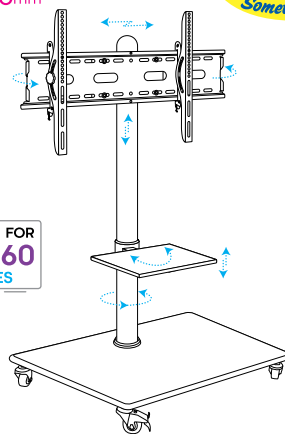

Movable Pedestal for
LED, LCD & Plasma with Tray

VESA
COMPLIANT
100x100mm
200x200mm

2-in-1

SUITABLE FOR
32 upto 42
INCHES

PRODUCT
CODE
42

Jenefas.com
Something DIFFERENT

Movable Pedestal

Pedestal for LED, LCD & Plasma with Wheels & Tray

PRODUCT CODE
43

VESA COMPLIANT
100x100mm
200x200mm
400x400mm

SUITABLE FOR
32 upto **65**
INCHES

Granite Pedestal

Movable Pedestal for LED, LCD & Plasma with Wheels & Tray

PRODUCT CODE
44

VESA COMPLIANT
100x100mm
200x200mm
400x400mm

SUITABLE FOR
32 upto **60**
INCHES

Movable Pedestal

Pedestal for Plasma with Wheels & Trays

PRODUCT CODE
45

VESA COMPLIANT
100x100mm
200x200mm
400x400mm

SUITABLE FOR
32 upto **60**
INCHES

Mini Pedestal

Movable Pedestal for LED, LCD & Plasma • H Base with Wheels & Tray • Direct Rail