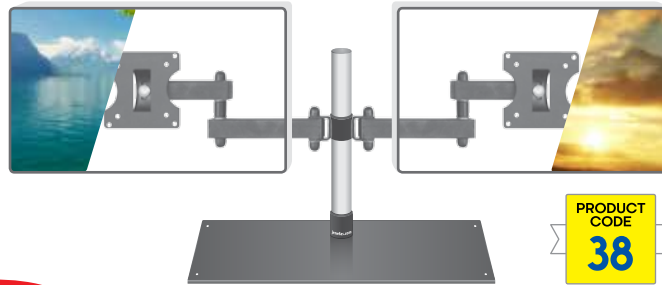

Stretch & Swivel Tilt Table Top Stand

Laser Rectangle Flat Base • Double Stretch • Tilt