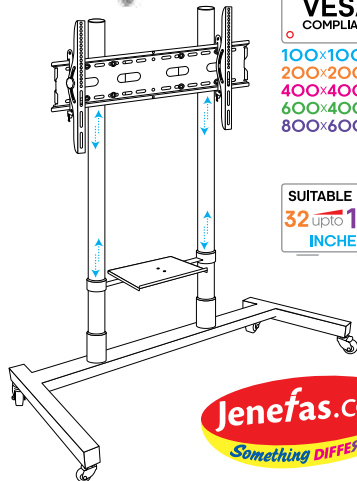

PRODUCT
CODE
59

Mega Pedestal

Movable Pedestal for LED, LCD & Plasma
• Long H Base with Wheels & Trays

PRODUCT
CODE
60

VESA
COMPLIANT

100x100mm
200x200mm
400x400mm

SUITABLE FOR
42 upto 60
INCHES

Jenefas.com
Something DIFFERENT

Tablet / iPad Table Top Holder

PRODUCT
CODE
62

Video Wall

Movable Video Wall Pedestal
for LED, LCD & Plasma • Long H
Base with Wheels

PRODUCT
CODE
61

6-in-1

SUITABLE FOR
32 upto 42
INCHES

VESA
COMPLIANT

100x100mm
200x200mm

Mega Pedestal

Movable Pedestal for LED, LCD & Plasma • Long H Base with Wheels & Tray

PRODUCT CODE
63

VESA COMPLIANT
100x100mm
200x200mm
400x400mm
600x400mm
800x600mm

SUITABLE FOR
32 upto 100
INCHES