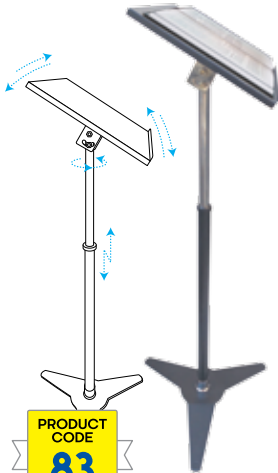

Bible Book Floor Stand

PRODUCT CODE
83