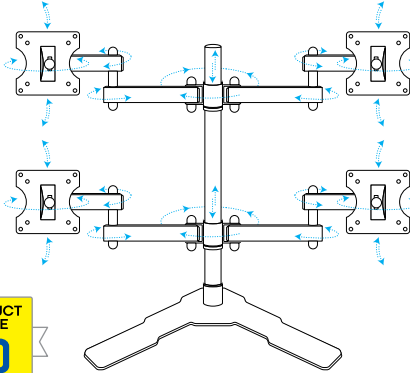

Swivel & Tilt Stage Stand

Laser Rectangle Flat
Base • Direct Rail

Swivel & Tilt Stage Stand

Laser V Type Base •
Direct Square

Swivel Table Top Stand

Laser V Type Base • Swivel • Tilt

Stretch & Swivel Tilt Table Top Stand

Laser Rectangle Flat Base • Double Stretch • Tilt

VESA
COMPLIANT
100x100mm

SUITABLE FOR
15 upto 27
INCHES

Jenefas.com
Something DIFFERENT

Stretch & Swivel Tilt Table Top Stand

Laser V Type Base • Double Stretch • Tilt

Stretch & Swivel Tilt Table Top Stand

Laser V Type Base • Double Stretch

3-in-1

Stretch & Swivel Tilt Table Top Stand

Laser V Type Base • Double Stretch

VESA
COMPLIANT
100x100mm

4-in-1

SUITABLE FOR
15 upto 27
INCHES