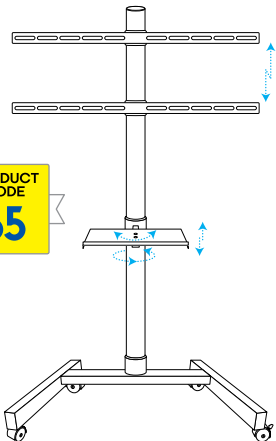

VESA COMPLIANT
100x100mm
200x200mm

SUITABLE FOR
32 up to 50
INCHES

PRODUCT CODE
55