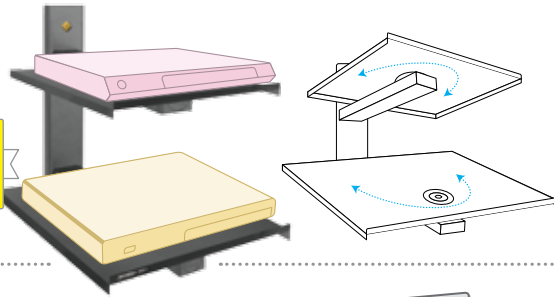

Double Deck DVD cum Set-top-Box Wall Bracket

Wall Bracket for DVD Player,
Set-top-box & Stabilizer

PRODUCT
CODE
77