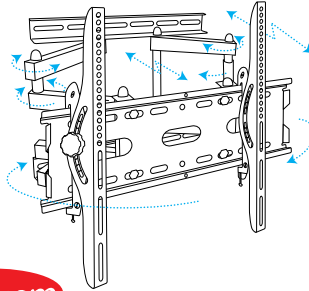

Stretch & Swivel Tilt Wall Bracket

Wall Bracket for LED & LCDs
Dual Arm & Double Stretch

VESA
COMPLIANT
100x100mm
200x200mm

SUITABLE FOR
26 upto 32
INCHES

PRODUCT
CODE
17

Stretch & Swivel Wall Bracket

Wall Bracket for LED & LCDs
Dual Arm & Double Stretch

VESA
COMPLIANT
100x100mm
200x200mm

SUITABLE FOR
26 upto 40
INCHES

PRODUCT
CODE
18

Stretch & Swivel Tilt Wall Bracket

Wall Bracket for LED & LCDs
Dual Arm & Double Stretch

VESA
COMPLIANT
100x100mm
200x200mm
400x400mm

SUITABLE FOR
40 upto 55
INCHES

PRODUCT
CODE
19

Jenefas.com
Something DIFFERENT

Video Wall

Video Wall Bracket
for LED, LCD & Plasma

VESA
COMPLIANT
100x100mm
200x200mm
400x400mm

SUITABLE FOR
32 upto 42
INCHES

PRODUCT
CODE
20

9-in-1