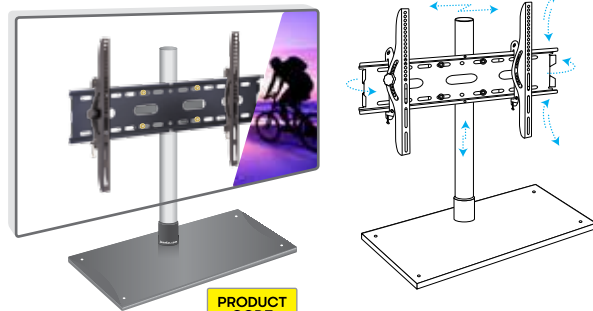

Stretch & Swivel Tilt Table Side Clip Stand

Clamp Type • Double Stretch • Tilt

VESA COMPLIANT 100x100mm

SUITABLE FOR 15 upto 27 INCHES

PRODUCT CODE
21

Swivel Table Top Stand

Laser Rectangle Flat Base • Swivel • Tilt

VESA COMPLIANT 100x100mm

SUITABLE FOR 15 upto 27 INCHES

PRODUCT CODE
26

Stretch & Swivel Tilt Table Top Stand

Laser Round Base • Double Stretch

SUITABLE FOR 15 upto 27 INCHES

VESA COMPLIANT 100x100mm

PRODUCT CODE
25

PRODUCT CODE
24

Table Top Stand

Laser Rectangle Flat Base • Tilt

PRODUCT CODE
27

VESA COMPLIANT
100x100mm
200x200mm

SUITABLE FOR
32 upto 50
INCHES

Table Top Stand

Laser Rectangle Flat Base • Direct Rail