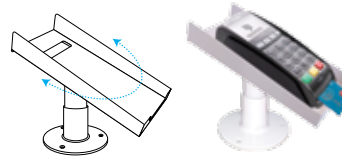

PRODUCT CODE
89

PRODUCT CODE
90

JJ MS

JJ SPM

Telephone & Swipe Machine Side Clip Stand

PRODUCT CODE
86

PRODUCT CODE
87

Telephone Wall Bracket

Swipe Machine Table Top Holder

PRODUCT CODE
88

PRODUCT CODE
91

JJ SP S

PRODUCT CODE
92

JJ SSS MT

PRODUCT CODE
93

PRODUCT CODE
94