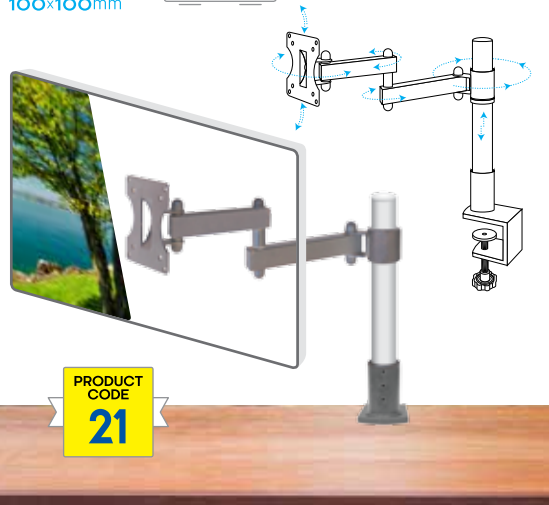

PRODUCT
CODE
20

9-in-1

PRODUCT CODE
22

Stretch & Swivel Tilt Table Side Clip Stand

Clamp Type • Double Stretch

Swivel & Tilt Table Side Clip Stand

Clamp Type

VESA COMPLIANT 100x100mm
SUITABLE FOR 15 upto 27 INCHES

Stretch & Swivel Tilt Table Side Clip Stand

Clamp Type • Double Stretch • Tilt

VESA COMPLIANT 100x100mm

SUITABLE FOR 15 upto 27 INCHES

PRODUCT CODE
21

Swivel Table Top Stand

Laser Rectangle Flat Base • Swivel • Tilt