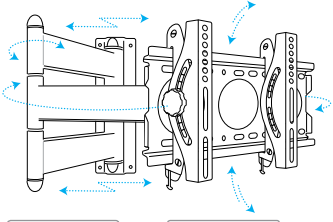

SUITABLE FOR
15 upto 32
INCHES

40" Select
Models

Stretch & Swivel Tilt Wall Bracket

Wall Bracket for
LED & LCDs
Single Arm &
Double Stretch

PRODUCT
CODE
12

VESA
COMPLIANT
100x100mm
200x200mm

SUITABLE FOR
26 upto 32
INCHES

Stretch & Swivel Direct Pitch Wall Bracket

Wall Bracket for LED & LCDs
Dual Arm & Double Stretch

VESA
COMPLIANT
100x100mm
200x200mm

SUITABLE FOR
26 upto 32
INCHES

PRODUCT
CODE
16

Stretch & Swivel Tilt Wall Bracket

Wall Bracket for LED & LCDs
Dual Arm & Double Stretch

VESA
COMPLIANT
100x100mm
200x200mm

SUITABLE FOR
26 upto 32
INCHES

PRODUCT
CODE
17

Stretch & Swivel Wall Bracket

Wall Bracket for LED & LCDs
Dual Arm & Double Stretch

VESA
COMPLIANT
100x100mm
200x200mm

SUITABLE FOR
26 upto 40
INCHES

PRODUCT
CODE
18

Stretch & Swivel Tilt Wall Bracket

Wall Bracket for LED & LCDs
Dual Arm & Double Stretch

VESA
COMPLIANT
100x100mm
200x200mm
400x400mm