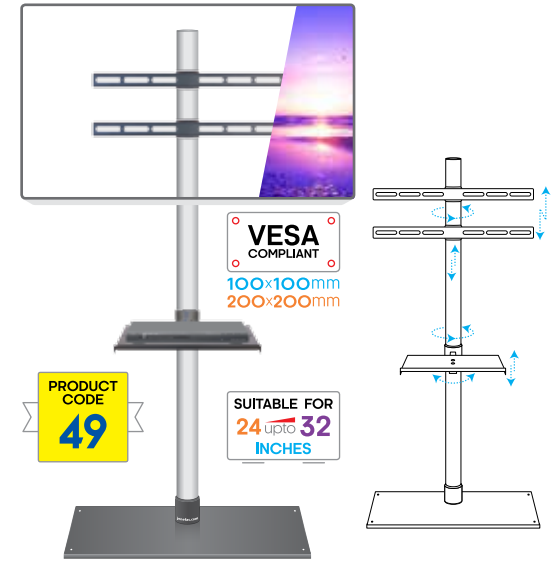

SUITABLE FOR
32 upto **60**
INCHES

Movable Pedestal

Pedestal for Plasma with Wheels & Trays

PRODUCT CODE
45

VESA COMPLIANT
100x100mm
200x200mm
400x400mm

SUITABLE FOR
32 upto **60**
INCHES

Mini Pedestal

Movable Pedestal for LED, LCD & Plasma • H Base with Wheels & Tray • Direct Rail

PRODUCT CODE
46

VESA COMPLIANT
100x100mm
200x200mm

SUITABLE FOR
15 upto **32**
INCHES

Jenefas.com
Something DIFFERENT

Pedestal with Tray

Laser Rectangle Flat Base • Direct Square

Pedestal with Tray

Laser V Type Base • Direct Square

Pedestal with Tray

Laser Rectangle Flat Base • Direct Rail

Video Wall

Video Wall Bracket for LED, LCD & Plasma

VESA COMPLIANT
100x100mm
200x200mm
400x400mm

SUITABLE FOR 32 upto 42 INCHES

PRODUCT CODE 53

9-in-1