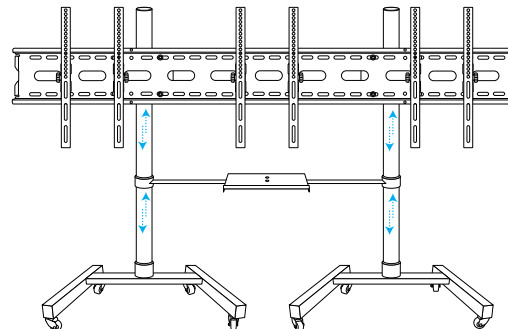

Video Wall Pedestal

Movable Video Wall Pedestal for LED & Plasma

VESA COMPLIANT
100x100mm
200x200mm

SUITABLE FOR
26 upto 40
INCHES

PRODUCT CODE
64

6-in-1

Mega Pedestal

Movable Pedestal for LED, LCD & Plasma • Dual Pole Dual H Base with Wheels & Tray

PRODUCT CODE
65

3-in-1

VESA COMPLIANT
100x100mm
200x200mm

SUITABLE FOR
26 upto 40
INCHES

Swivel & Tilt Ceiling Drop

Ceiling Drop for LED & LCDs

VESA COMPLIANT
100x100mm

SUITABLE FOR
15 upto 27
INCHES

PRODUCT CODE
66

Swivel & Tilt Ceiling Drop

Ceiling Drop for LED & LCDs

VESA COMPLIANT
100x100mm
200x200mm
400x400mm

SUITABLE FOR
32 upto 100
INCHES

Swivel & Tilt Ceiling Drop

Ceiling Drop for LED & LCDs

VESA COMPLIANT
100x100mm
200x200mm
400x400mm