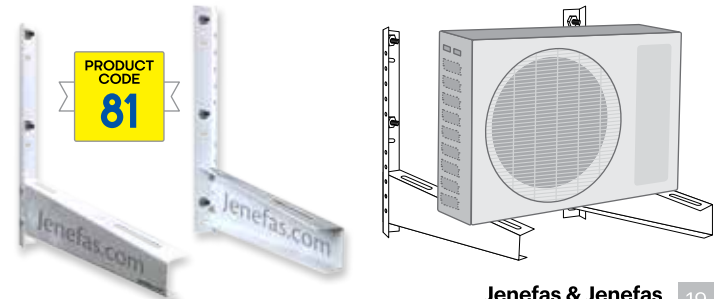

Air-conditioner Outdoor Unit Wall Bracket

Bracket for all types
of outdoor unit of split
air-conditioners