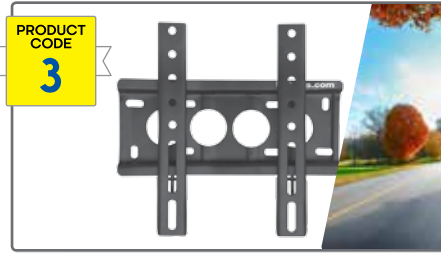

Wall Bracket for LED & LCDs

VESA COMPLIANT
100x100mm

SUITABLE FOR
15 upto 27
INCHES

PRODUCT CODE
2

Flat Wall Bracket

Wall Bracket for LED & LCDs

VESA COMPLIANT
100x100mm
200x200mm

PRODUCT CODE
5

SUITABLE FOR
32 upto 46
INCHES

Tilt Wall Bracket

Wall Bracket for LED & LCDs

VESA COMPLIANT
100x100mm
200x200mm

PRODUCT CODE
4

SUITABLE FOR
26 upto 32
INCHES

Flat Wall Bracket

Wall Bracket for LED & LCDs

VESA COMPLIANT
100x100mm
200x200mm

SUITABLE FOR
26 upto 32
INCHES

PRODUCT CODE
3

Jenefas.com
Something DIFFERENT

Tilt Wall Bracket

Wall Bracket for LED & LCDs

VESA COMPLIANT
100x100mm
200x200mm
400x400mm

SUITABLE FOR
32 upto 55
INCHES

PRODUCT CODE
8

Tilt Wall Bracket

Wall Bracket for LED & LCDs

VESA COMPLIANT
100x100mm
200x200mm
400x400mm

SUITABLE FOR
40 upto 55
INCHES

PRODUCT CODE
9

Stretch & Swivel Wall Bracket

Wall Bracket for LED & LCDs