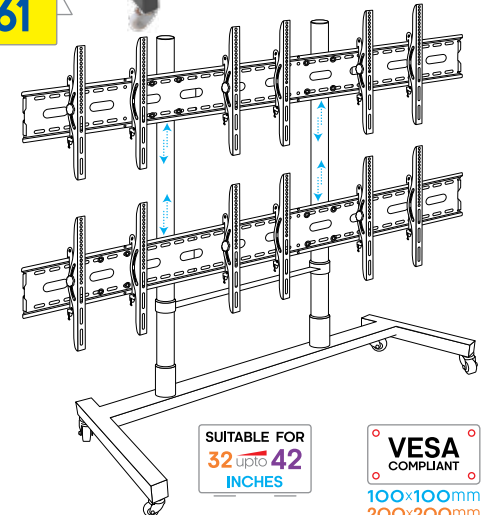

PRODUCT
CODE
59

Mega Pedestal

Movable Pedestal for LED, LCD & Plasma
• Long H Base with Wheels & Trays

PRODUCT
CODE
60

VESA
COMPLIANT

100x100mm
200x200mm
400x400mm

SUITABLE FOR
42 upto 60
INCHES

Jenefas.com
Something DIFFERENT

Tablet / iPad Table Top Holder

PRODUCT
CODE
62

Video Wall

Movable Video Wall Pedestal
for LED, LCD & Plasma • Long H
Base with Wheels

PRODUCT
CODE
61

6-in-1

SUITABLE FOR
32 upto 42
INCHES

VESA
COMPLIANT

100x100mm
200x200mm

Mega Pedestal

Movable Pedestal for LED, LCD & Plasma • Long H Base with Wheels & Tray

PRODUCT CODE
63

VESA COMPLIANT
100x100mm
200x200mm
400x400mm
600x400mm
800x600mm

SUITABLE FOR
32 upto 100
INCHES