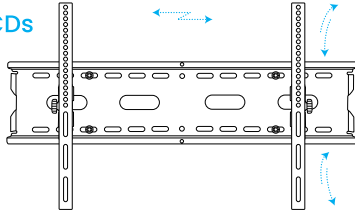

VESA COMPLIANT
100x100mm
200x200mm

SUITABLE FOR
26 upto 32
INCHES

PRODUCT CODE
3

Jenefas.com
Something DIFFERENT

Tilt Wall Bracket

Wall Bracket for LED & LCDs

VESA COMPLIANT
100x100mm
200x200mm
400x400mm

SUITABLE FOR
32 upto 55
INCHES

PRODUCT CODE
8

Tilt Wall Bracket

Wall Bracket for LED & LCDs

VESA COMPLIANT
100x100mm
200x200mm
400x400mm

SUITABLE FOR
40 upto 55
INCHES

PRODUCT CODE
9

Stretch & Swivel Wall Bracket

Wall Bracket for LED & LCDs

Single Arm & Double Stretch

VESA COMPLIANT
100x100mm
200x200mm

SUITABLE FOR
15 upto 27
INCHES

Jenefas.com
Something DIFFERENT

Fixed Super Wall Bracket

Wall Bracket for LED & LCDs

VESA COMPLIANT
100x100mm
200x200mm
400x400mm

Stretch & Swivel Direct Pitch Wall Bracket

Wall Bracket for LED & LCDs
Dual Arm & Double Stretch

VESA COMPLIANT
100x100mm
200x200mm

SUITABLE FOR
26 upto 32
INCHES

PRODUCT CODE
11

Stretch & Swivel Direct Pitch Wall Bracket