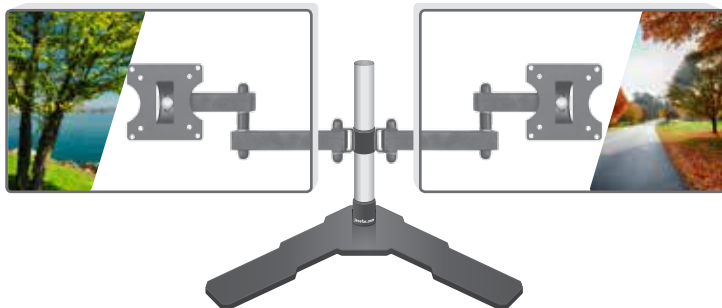

Laser Rectangle Flat Base • Double Stretch • Tilt

VESA
COMPLIANT
100x100mm

SUITABLE FOR
15 upto 27
INCHES

Jenefas.com
Something DIFFERENT

Stretch & Swivel Tilt Table Top Stand

Laser V Type Base • Double Stretch • Tilt