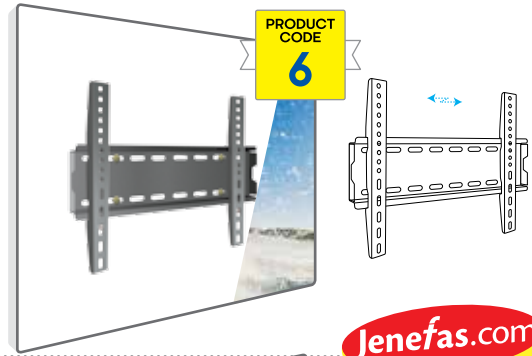

PRODUCT CODE
8

Tilt Wall Bracket

Wall Bracket for LED & LCDs

VESA COMPLIANT
100x100mm
200x200mm
400x400mm

SUITABLE FOR
40 upto 55
INCHES

PRODUCT CODE
9

Stretch & Swivel Wall Bracket

Wall Bracket for LED & LCDs

Single Arm & Double Stretch

VESA COMPLIANT
100x100mm
200x200mm

SUITABLE FOR
15 upto 27
INCHES

Jenefas.com
Something DIFFERENT

Fixed Super Wall Bracket

Wall Bracket for LED & LCDs

VESA COMPLIANT
100x100mm
200x200mm
400x400mm

SUITABLE FOR
32 upto 55
INCHES

PRODUCT CODE
6

Jenefas.com
Something DIFFERENT

Fixed Super Wall Bracket

Wall Bracket for LED & LCDs

VESA COMPLIANT
100x100mm
200x200mm

SUITABLE FOR
26 upto 40
INCHES

PRODUCT CODE
7

Stretch & Swivel Direct Pitch Wall Bracket

Wall Bracket for LED & LCDs
Dual Arm & Double Stretch

VESA COMPLIANT
100x100mm
200x200mm

SUITABLE FOR
26 upto 32
INCHES

PRODUCT CODE
11

Stretch & Swivel Direct Pitch Wall Bracket