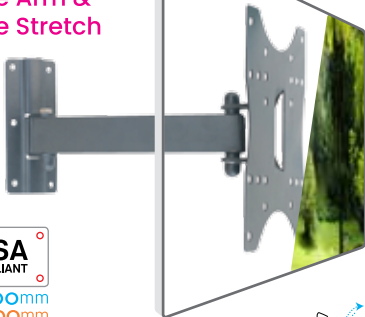

Wall Bracket for LED & LCDs
Dual Arm & Double Stretch

VESA
COMPLIANT
100x100mm
200x200mm

SUITABLE FOR
26 upto 32
INCHES

PRODUCT
CODE
14

Stretch & Swivel Tilt Wall Bracket

Wall Bracket for LED & LCDs
Dual Arm & Double Stretch

VESA
COMPLIANT
100x100mm

SUITABLE FOR
15 upto 27
INCHES

PRODUCT
CODE
15

Stretch & Swivel Wall Bracket

Wall Bracket for
LED & LCDs

Single Arm &
Single Stretch

PRODUCT
CODE
13

VESA
COMPLIANT
100x100mm
200x200mm

SUITABLE FOR
15 upto 32
INCHES

40" Select
Models

Stretch & Swivel Tilt Wall Bracket

Wall Bracket for
LED & LCDs
Single Arm &
Double Stretch

PRODUCT
CODE
12

VESA
COMPLIANT
100x100mm
200x200mm

SUITABLE FOR
26 upto 32
INCHES

Stretch & Swivel Direct Pitch Wall Bracket

Wall Bracket for LED & LCDs
Dual Arm & Double Stretch

VESA
COMPLIANT
100x100mm
200x200mm

SUITABLE FOR
26 upto 32
INCHES

PRODUCT
CODE
16

Stretch & Swivel Tilt Wall Bracket