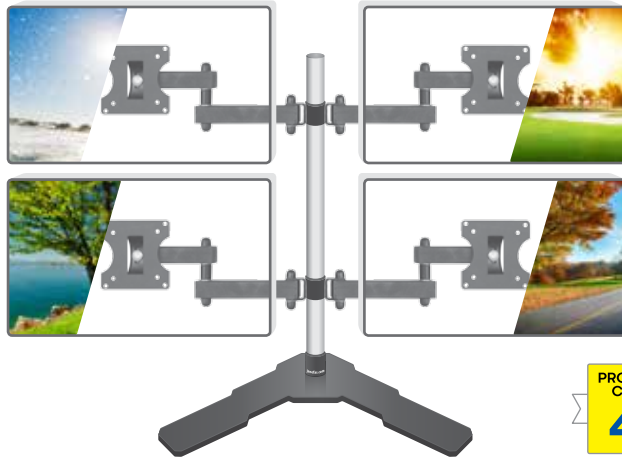

Stretch & Swivel Tilt Table Top Stand

Laser V Type Base • Double Stretch

3-in-1

Stretch & Swivel Tilt Table Top Stand

Laser V Type Base • Double Stretch

VESA
COMPLIANT
100x100mm

4-in-1

SUITABLE FOR
15 upto 27
INCHES