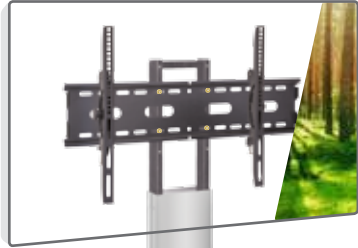

Movable Pedestal

Pedestal for LED, LCD & Plasma with Wheels & Tray