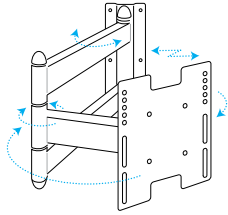

Stretch & Swivel Direct Pitch Wall Bracket

Wall Bracket for LED & LCDs
Dual Arm & Double Stretch

VESA COMPLIANT
100x100mm
200x200mm

SUITABLE FOR
26 upto 32
INCHES

PRODUCT CODE
11

Stretch & Swivel Direct Pitch Wall Bracket

Wall Bracket for LED & LCDs
Dual Arm & Double Stretch

VESA
COMPLIANT
100x100mm
200x200mm

SUITABLE FOR
26 upto 32
INCHES

PRODUCT
CODE
14

Stretch & Swivel Tilt Wall Bracket

Wall Bracket for LED & LCDs
Dual Arm & Double Stretch