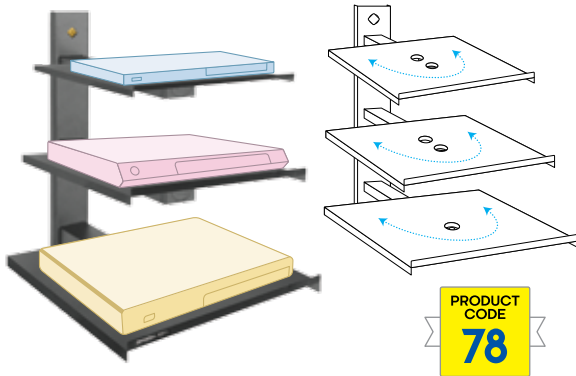

Triple Deck DVD cum Set-top-Box Wall Bracket

Wall Bracket for DVD Player,
Set-top-box & Stabilizer

Jenefas.com
Something DIFFERENT

PRODUCT
CODE
78