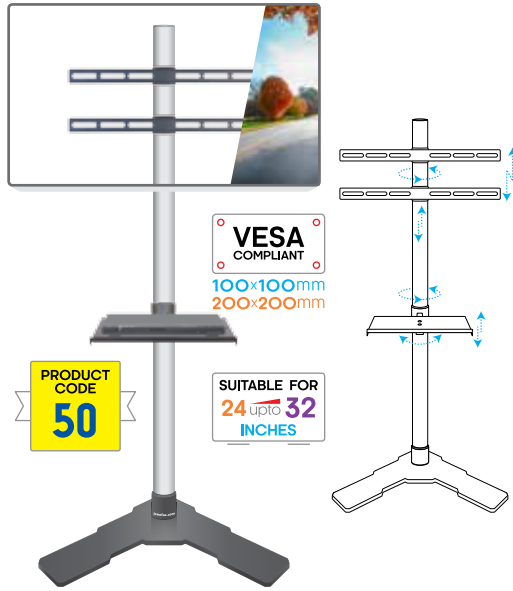

Pedestal with Tray

Laser Rectangle Flat Base • Direct Rail

Video Wall

Video Wall Bracket for LED, LCD & Plasma

VESA COMPLIANT
100x100mm
200x200mm
400x400mm

SUITABLE FOR 32 upto 42 INCHES

PRODUCT CODE 53

9-in-1

Pedestal with Tray

Laser V Type Base • Direct Rail

Pedestal with Tray

H Base with Wheels • Direct Square

Pedestal with Tray

H Base with Wheels • Direct Rail

Mega Pedestal

Movable Pedestal for LED, LCD & Plasma • Dual Pole • Dual Laser Rectangle Base with Wheels & Tray