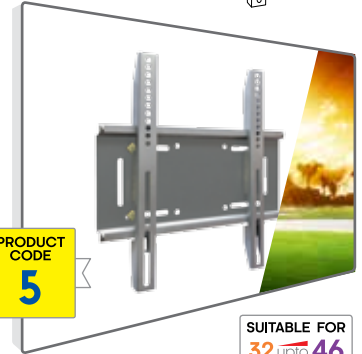

PRODUCTS DEVELOPED by **GI** GENUINE INTELLIGENCE ~~AI~~

Product Catalogue

Fixed Super Wall Bracket

Wall Bracket for LED & LCDs

VESA COMPLIANT
100x100mm

SUITABLE FOR
15 upto 27
INCHES

PRODUCT CODE
1

Swivel & Tilt Wall Bracket

Wall Bracket for LED & LCDs

VESA COMPLIANT
100x100mm

SUITABLE FOR
15 upto 27
INCHES

PRODUCT CODE
2

Flat Wall Bracket

Wall Bracket for LED & LCDs

VESA COMPLIANT
100x100mm
200x200mm

PRODUCT CODE
5

SUITABLE FOR
32 upto 46
INCHES

Tilt Wall Bracket

Wall Bracket for LED & LCDs

VESA COMPLIANT
100x100mm
200x200mm

PRODUCT CODE
4

SUITABLE FOR
26 upto 32
INCHES

Flat Wall Bracket

Wall Bracket for LED & LCDs

VESA COMPLIANT
100x100mm
200x200mm

SUITABLE FOR
26 upto 32
INCHES

PRODUCT CODE
3

Jenefas.com
Something DIFFERENT

Tilt Wall Bracket

Wall Bracket for LED & LCDs

VESA COMPLIANT
100x100mm
200x200mm
400x400mm

SUITABLE FOR
32 upto 55
INCHES