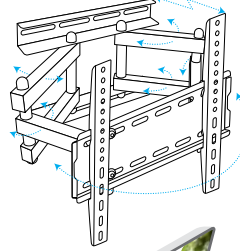

Stretch & Swivel Direct Pitch Wall Bracket

Wall Bracket for LED & LCDs
Dual Arm & Double Stretch

VESA
COMPLIANT
100x100mm
200x200mm

SUITABLE FOR
26 upto 32
INCHES

PRODUCT
CODE
16

Stretch & Swivel Tilt Wall Bracket

Wall Bracket for LED & LCDs
Dual Arm & Double Stretch

VESA
COMPLIANT
100x100mm
200x200mm

SUITABLE FOR
26 upto 32
INCHES

PRODUCT
CODE
17

Stretch & Swivel Wall Bracket

Wall Bracket for LED & LCDs
Dual Arm & Double Stretch

VESA
COMPLIANT
100x100mm
200x200mm

SUITABLE FOR
26 upto 40
INCHES

PRODUCT
CODE
18

Stretch & Swivel Tilt Wall Bracket

Wall Bracket for LED & LCDs
Dual Arm & Double Stretch

VESA
COMPLIANT
100x100mm
200x200mm
400x400mm

PRODUCT
CODE
20

9-in-1

PRODUCT CODE
22

Stretch & Swivel Tilt Table Side Clip Stand

Clamp Type • Double Stretch

Swivel & Tilt Table Side Clip Stand

Clamp Type

VESA COMPLIANT 100x100mm
SUITABLE FOR 15 upto 27 INCHES