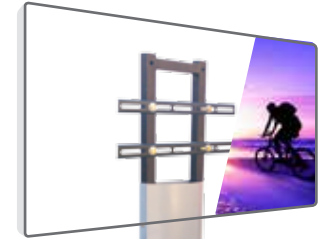

SUITABLE FOR
32 upto **60**
INCHES

Movable Pedestal

Pedestal for Plasma with Wheels & Trays

PRODUCT CODE
45

VESA COMPLIANT
100x100mm
200x200mm
400x400mm

SUITABLE FOR
32 upto **60**
INCHES

Mini Pedestal

Movable Pedestal for LED, LCD & Plasma • H Base with Wheels & Tray • Direct Rail