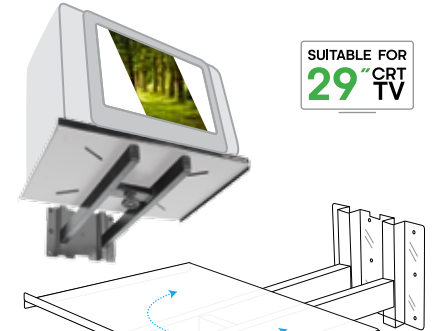

Fixed Wall Bracket for CRT TV

Wall Bracket for CRT TV
Fixed Arm & Rotatable Tray

Swivel Wall Bracket for CRT TV

Wall Bracket for CRT TV
Rotatable Arm & Tray

Fixed Wall Bracket for CRT TV

Wall Bracket for CRT TV
Fixed Arm & Tray