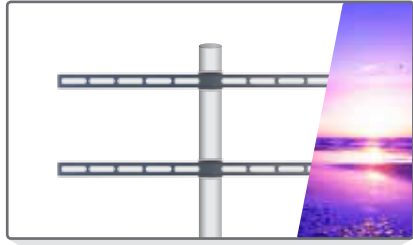

Movable Pedestal with Tray

H Base with Wheels • Direct Rail