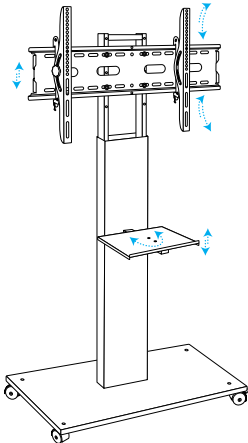

PRODUCT CODE
43

VESA COMPLIANT
100x100mm
200x200mm
400x400mm

SUITABLE FOR
32 upto **65**
INCHES