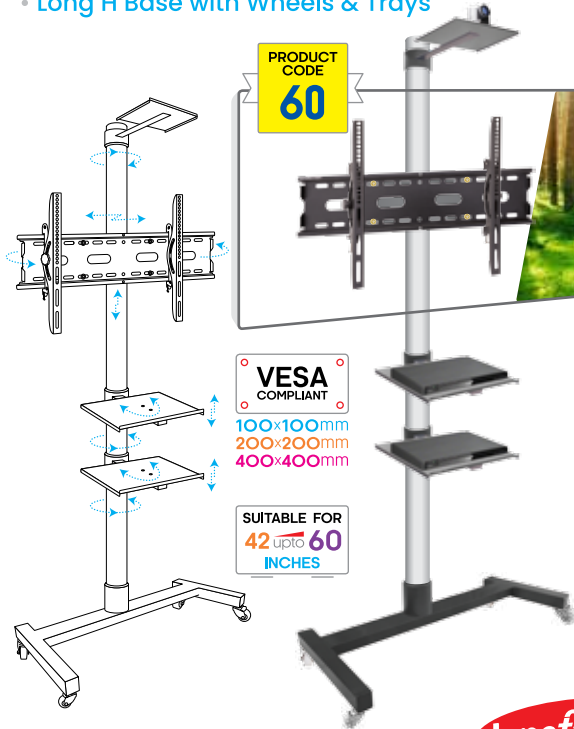

Jenefas.com
Something DIFFERENT

Double Pillar Pedestal

Movable Pedestal for LED, LCD & Plasma • Trolley with Stopper Wheels & Tray

SUITABLE FOR
42 upto 60
INCHES

VESA
COMPLIANT

200x100mm
200x200mm
300x300mm
400x400mm

PRODUCT
CODE
59

Mega Pedestal

Movable Pedestal for LED, LCD & Plasma
• Long H Base with Wheels & Trays

PRODUCT
CODE
60

VESA
COMPLIANT

100x100mm
200x200mm
400x400mm

SUITABLE FOR
42 upto 60
INCHES

Jenefas.com
Something DIFFERENT

Tablet / iPad Table Top Holder

PRODUCT
CODE
62

Video Wall

Movable Video Wall Pedestal
for LED, LCD & Plasma • Long H
Base with Wheels

PRODUCT
CODE
61

6-in-1

SUITABLE FOR
32 upto 42
INCHES

VESA
COMPLIANT