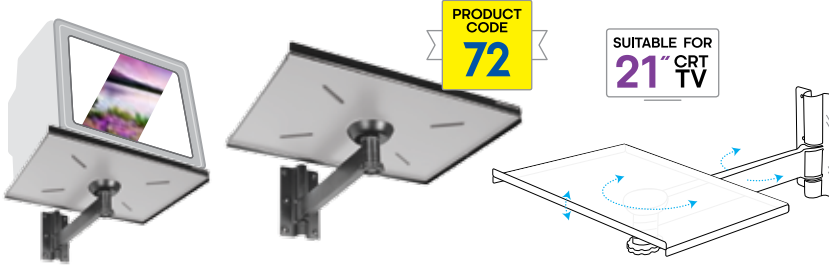

PRODUCT CODE
66

Swivel & Tilt Ceiling Drop

Ceiling Drop for LED & LCDs

VESA COMPLIANT
100x100mm
200x200mm
400x400mm

SUITABLE FOR
32 upto 100
INCHES

Swivel & Tilt Ceiling Drop

Ceiling Drop for LED & LCDs

VESA COMPLIANT
100x100mm
200x200mm
400x400mm

PRODUCT CODE
69

SUITABLE FOR
32 upto 100
INCHES

Swivel & Tilt Ceiling Drop

Ceiling Drop for LED & LCDs

VESA COMPLIANT
100x100mm

PRODUCT CODE
67

SUITABLE FOR
26 upto 32
INCHES

Jenefas.com
Something DIFFERENT

PRODUCT CODE
68

Table Top Stand

2 Piece Table Top Stand for LED & LCDs

PRODUCT CODE
70

Fixed Wall Bracket for CRT TV

Wall Bracket for CRT TV
Fixed Arm & Rotatable Tray

Swivel Wall Bracket for CRT TV

Wall Bracket for CRT TV
Rotatable Arm & Tray