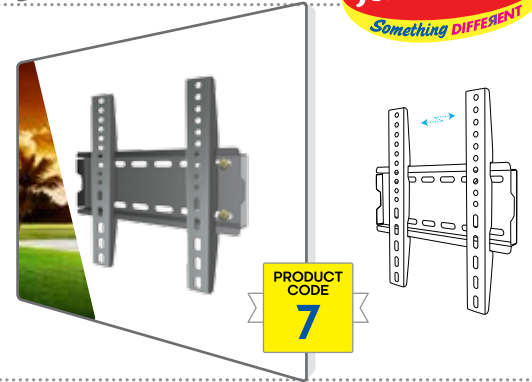

Single Arm & Double Stretch

VESA COMPLIANT
100x100mm
200x200mm

SUITABLE FOR
15 upto 27
INCHES

Jenefas.com
Something DIFFERENT

Fixed Super Wall Bracket

Wall Bracket for LED & LCDs

VESA COMPLIANT
100x100mm
200x200mm
400x400mm

SUITABLE FOR
32 upto 55
INCHES

PRODUCT CODE
6

Jenefas.com
Something DIFFERENT

Fixed Super Wall Bracket

Wall Bracket for LED & LCDs

VESA COMPLIANT
100x100mm
200x200mm

SUITABLE FOR
26 upto 40
INCHES

PRODUCT CODE
7

Stretch & Swivel Direct Pitch Wall Bracket

Wall Bracket for LED & LCDs
Dual Arm & Double Stretch

VESA COMPLIANT
100x100mm
200x200mm

SUITABLE FOR
26 upto 32
INCHES

PRODUCT CODE
11

Stretch & Swivel Direct Pitch Wall Bracket

Wall Bracket for LED & LCDs
Dual Arm & Double Stretch

VESA
COMPLIANT
100x100mm
200x200mm

SUITABLE FOR
26 upto 32
INCHES

PRODUCT
CODE
14

Stretch & Swivel Tilt Wall Bracket

Wall Bracket for LED & LCDs
Dual Arm & Double Stretch