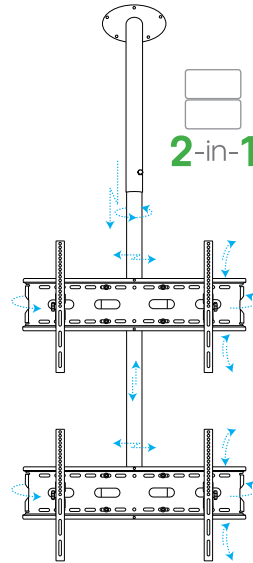

PRODUCT CODE
65

3-in-1

VESA COMPLIANT
100x100mm
200x200mm

SUITABLE FOR
26 upto 40
INCHES

Swivel & Tilt Ceiling Drop

Ceiling Drop for LED & LCDs

VESA COMPLIANT
100x100mm

SUITABLE FOR
15 upto 27
INCHES

PRODUCT CODE
66

Swivel & Tilt Ceiling Drop

Ceiling Drop for LED & LCDs

VESA COMPLIANT
100x100mm
200x200mm
400x400mm

SUITABLE FOR
32 upto 100
INCHES

Swivel & Tilt Ceiling Drop

Ceiling Drop for LED & LCDs

VESA COMPLIANT
100x100mm
200x200mm
400x400mm

PRODUCT CODE
69

SUITABLE FOR
32 upto 100
INCHES

Swivel & Tilt Ceiling Drop

Ceiling Drop for LED & LCDs

VESA COMPLIANT
100x100mm

PRODUCT CODE
67

SUITABLE FOR
26 upto 32
INCHES

Jenefas.com
Something DIFFERENT