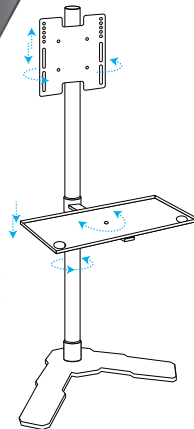

SUITABLE FOR
32 up to 50
INCHES

PRODUCT CODE
55

Pedestal with Keyboard Tray

Laser V Type Base • Direct Square

VESA COMPLIANT
100x100mm
200x200mm

SUITABLE FOR
15 up to 32
INCHES

PRODUCT CODE
56

Movable Pedestal