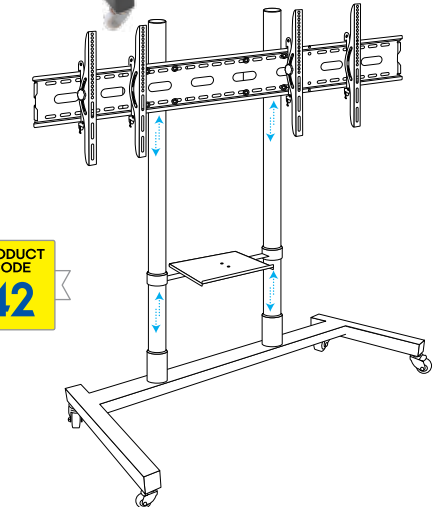

Stretch & Swivel Tilt Table Top Stand

Laser V Type Base • Double Stretch

3-in-1

Stretch & Swivel Tilt Table Top Stand

Laser V Type Base • Double Stretch

VESA
COMPLIANT
100x100mm

4-in-1

SUITABLE FOR
15 upto 27
INCHES

PRODUCT
CODE
40

Stretch & Swivel Tilt Table Top Stand

Laser Rectangle Flat Base • Double Stretch

VESA
COMPLIANT
100x100mm

4-in-1

SUITABLE FOR
15 upto 27
INCHES

PRODUCT
CODE
41

Mega Pedestal

Movable Pedestal for
LED, LCD & Plasma with Tray

VESA
COMPLIANT
100x100mm
200x200mm

2-in-1

SUITABLE FOR
32 upto 42
INCHES

PRODUCT
CODE
42

Jenefas.com
Something DIFFERENT

Movable Pedestal

Pedestal for LED, LCD & Plasma with Wheels & Tray