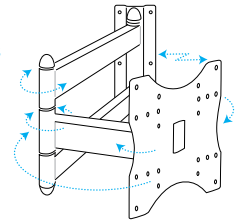

SUITABLE FOR
15 upto 32
INCHES

40" Select
Models

Stretch & Swivel Tilt Wall Bracket

Wall Bracket for
LED & LCDs
Single Arm &
Double Stretch

PRODUCT
CODE
12

VESA
COMPLIANT
100x100mm
200x200mm

SUITABLE FOR
26 upto 32
INCHES

Stretch & Swivel Direct Pitch Wall Bracket

Wall Bracket for LED & LCDs
Dual Arm & Double Stretch

VESA
COMPLIANT
100x100mm
200x200mm

SUITABLE FOR
26 upto 32
INCHES

PRODUCT
CODE
16

Stretch & Swivel Tilt Wall Bracket