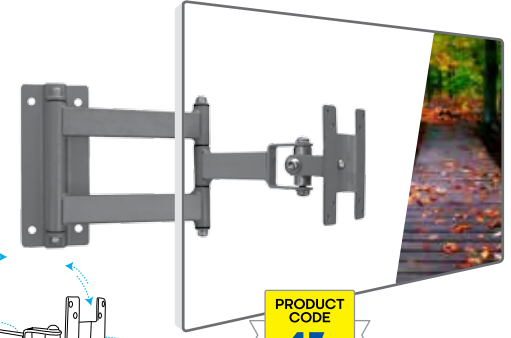

Stretch & Swivel Direct Pitch Wall Bracket

Wall Bracket for LED & LCDs
Dual Arm & Double Stretch

VESA COMPLIANT
100x100mm
200x200mm

SUITABLE FOR
26 upto 32
INCHES

PRODUCT CODE
11

Stretch & Swivel Direct Pitch Wall Bracket

Wall Bracket for LED & LCDs
Dual Arm & Double Stretch

VESA
COMPLIANT
100x100mm
200x200mm

SUITABLE FOR
26 upto 32
INCHES

PRODUCT
CODE
14

Stretch & Swivel Tilt Wall Bracket

Wall Bracket for LED & LCDs
Dual Arm & Double Stretch

VESA
COMPLIANT
100x100mm

SUITABLE FOR
15 upto 27
INCHES

PRODUCT
CODE
15

Stretch & Swivel Wall Bracket

Wall Bracket for
LED & LCDs

Single Arm &
Single Stretch

PRODUCT
CODE
13

VESA
COMPLIANT
100x100mm
200x200mm

SUITABLE FOR
15 upto 32
INCHES

40" Select
Models

Stretch & Swivel Tilt Wall Bracket

Wall Bracket for
LED & LCDs
Single Arm &
Double Stretch

PRODUCT
CODE
12

VESA
COMPLIANT
100x100mm
200x200mm

SUITABLE FOR
26 upto 32
INCHES