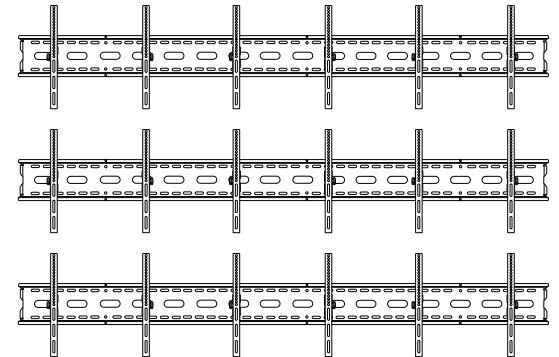

Pedestal with Tray

Laser Rectangle Flat Base • Direct Rail

Video Wall

Video Wall Bracket for LED, LCD & Plasma

VESA COMPLIANT
100x100mm
200x200mm
400x400mm

SUITABLE FOR 32 upto 42 INCHES

PRODUCT CODE 53

9-in-1

Pedestal with Tray

Laser V Type Base • Direct Rail

Pedestal with Tray

H Base with Wheels • Direct Square

Pedestal with Tray

H Base with Wheels • Direct Rail

Mega Pedestal

Movable Pedestal for LED, LCD & Plasma • Dual Pole • Dual Laser Rectangle Base with Wheels & Tray