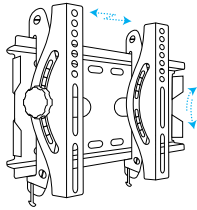

Wall Bracket for LED & LCDs

VESA COMPLIANT
100x100mm

SUITABLE FOR
15 upto 27
INCHES

PRODUCT CODE
2

Flat Wall Bracket

Wall Bracket for LED & LCDs

VESA COMPLIANT
100x100mm
200x200mm

PRODUCT CODE
5

SUITABLE FOR
32 upto 46
INCHES

Tilt Wall Bracket

Wall Bracket for LED & LCDs

VESA COMPLIANT
100x100mm
200x200mm

PRODUCT CODE
4

SUITABLE FOR
26 upto 32
INCHES

Flat Wall Bracket

Wall Bracket for LED & LCDs