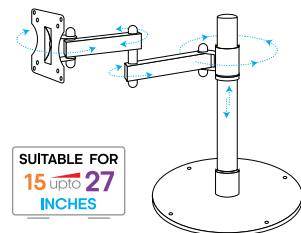

PRODUCT
CODE
20

9-in-1

PRODUCT CODE
22

Stretch & Swivel Tilt Table Side Clip Stand

Clamp Type • Double Stretch

Swivel & Tilt Table Side Clip Stand

Clamp Type

VESA COMPLIANT 100x100mm
SUITABLE FOR 15 upto 27 INCHES

Stretch & Swivel Tilt Table Side Clip Stand

Clamp Type • Double Stretch • Tilt

VESA COMPLIANT 100x100mm

SUITABLE FOR 15 upto 27 INCHES

PRODUCT CODE
21

Swivel Table Top Stand

Laser Rectangle Flat Base • Swivel • Tilt

VESA COMPLIANT 100x100mm

SUITABLE FOR 15 upto 27 INCHES

PRODUCT CODE
26

Stretch & Swivel Tilt Table Top Stand

Laser Round Base • Double Stretch

SUITABLE FOR 15 upto 27 INCHES

VESA COMPLIANT 100x100mm

PRODUCT CODE
25

PRODUCT CODE
28

VESA COMPLIANT
100x100mm
200x200mm

SUITABLE FOR
32 upto 50
INCHES

Stretch & Swivel Tilt Table Side Clip Stand

Clamp Type • Double Stretch

PRODUCT CODE
23

Jenefas.com
Something DIFFERENT

VESA COMPLIANT
100x100mm