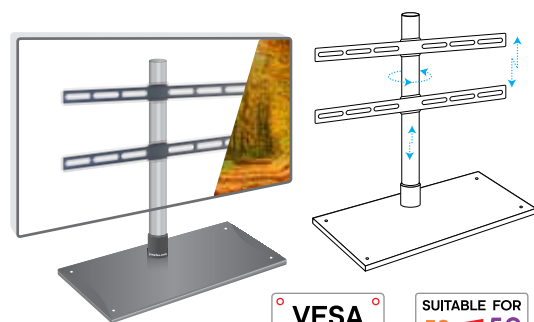

Stretch & Swivel Tilt Table Side Clip Stand

Clamp Type • Double Stretch • Tilt

VESA COMPLIANT 100x100mm

SUITABLE FOR 15 upto 27 INCHES

PRODUCT CODE
21

Swivel Table Top Stand

Laser Rectangle Flat Base • Swivel • Tilt

VESA COMPLIANT 100x100mm

SUITABLE FOR 15 upto 27 INCHES

PRODUCT CODE
26

Stretch & Swivel Tilt Table Top Stand

Laser Round Base • Double Stretch

SUITABLE FOR 15 upto 27 INCHES

VESA COMPLIANT 100x100mm

PRODUCT CODE
25

PRODUCT CODE
24

Table Top Stand

Laser Rectangle Flat Base • Tilt

PRODUCT CODE
27

VESA COMPLIANT
100x100mm
200x200mm

SUITABLE FOR
32 upto 50
INCHES

Table Top Stand

Laser Rectangle Flat Base • Direct Rail

PRODUCT CODE
28

VESA COMPLIANT
100x100mm
200x200mm

SUITABLE FOR
32 upto 50
INCHES

Stretch & Swivel Tilt Table Side Clip Stand

Clamp Type • Double Stretch

PRODUCT CODE
23

Jenefas.com
Something DIFFERENT

VESA COMPLIANT
100x100mm