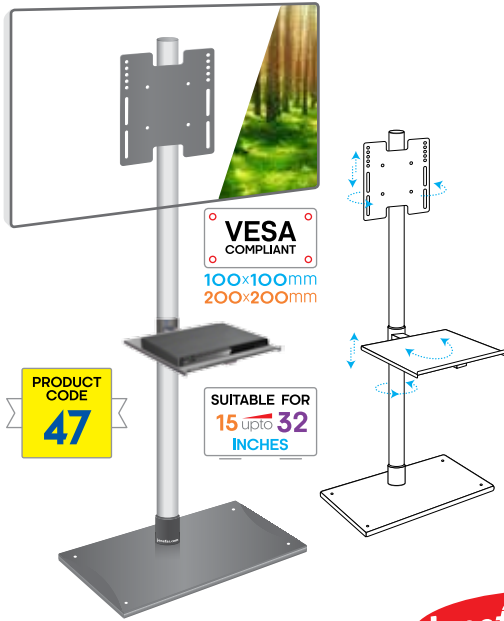

PRODUCT CODE
43

VESA COMPLIANT
100x100mm
200x200mm
400x400mm

SUITABLE FOR
32 upto **65**
INCHES

Granite Pedestal

Movable Pedestal for LED, LCD & Plasma with Wheels & Tray

PRODUCT CODE
44

VESA COMPLIANT
100x100mm
200x200mm
400x400mm

SUITABLE FOR
32 upto **60**
INCHES

Movable Pedestal

Pedestal for Plasma with Wheels & Trays

PRODUCT CODE
45

VESA COMPLIANT
100x100mm
200x200mm
400x400mm

SUITABLE FOR
32 upto **60**
INCHES

Mini Pedestal

Movable Pedestal for LED, LCD & Plasma • H Base with Wheels & Tray • Direct Rail

PRODUCT CODE
46

VESA COMPLIANT
100x100mm
200x200mm

SUITABLE FOR
15 upto **32**
INCHES

Jenefas.com
Something DIFFERENT

Pedestal with Tray

Laser Rectangle Flat Base • Direct Square

Pedestal with Tray

Laser V Type Base • Direct Square

Pedestal with Tray

Laser Rectangle Flat Base • Direct Rail

Video Wall

Video Wall Bracket for LED, LCD & Plasma

VESA COMPLIANT
100x100mm
200x200mm
400x400mm

SUITABLE FOR 32 upto 42 INCHES

PRODUCT CODE 53

9-in-1