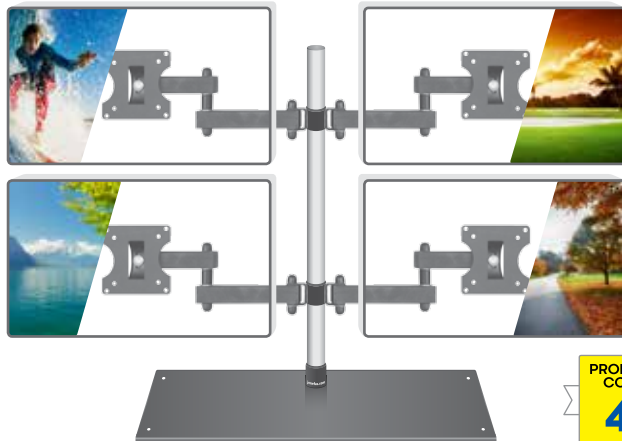

VESA
COMPLIANT
100x100mm

4-in-1

SUITABLE FOR
15 upto 27
INCHES