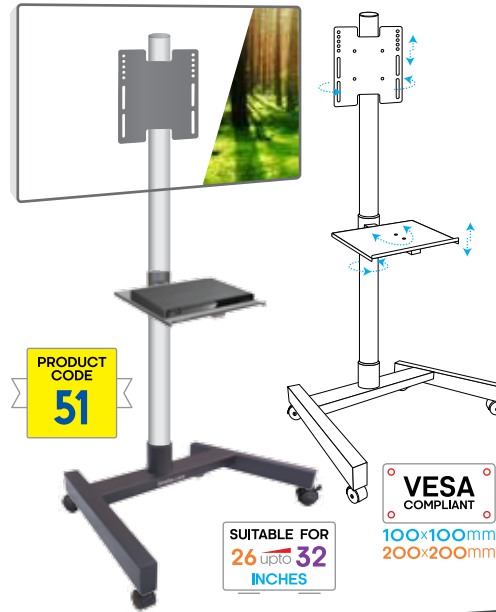

Pedestal with Tray

Laser Rectangle Flat Base • Direct Rail

Video Wall

Video Wall Bracket for LED, LCD & Plasma

VESA COMPLIANT
100x100mm
200x200mm
400x400mm

SUITABLE FOR 32 upto 42 INCHES

PRODUCT CODE 53

9-in-1

Pedestal with Tray

Laser V Type Base • Direct Rail

Pedestal with Tray

H Base with Wheels • Direct Square

Pedestal with Tray

H Base with Wheels • Direct Rail

Mega Pedestal

Movable Pedestal for LED, LCD & Plasma • Dual Pole • Dual Laser Rectangle Base with Wheels & Tray