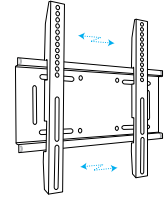

Wall Bracket for LED & LCDs

VESA COMPLIANT
100x100mm

SUITABLE FOR
15 upto 27
INCHES

PRODUCT CODE
2

Flat Wall Bracket

Wall Bracket for LED & LCDs

VESA COMPLIANT
100x100mm
200x200mm

PRODUCT CODE
5

SUITABLE FOR
32 upto 46
INCHES

Tilt Wall Bracket

Wall Bracket for LED & LCDs

VESA COMPLIANT
100x100mm
200x200mm

PRODUCT CODE
4

SUITABLE FOR
26 upto 32
INCHES

Flat Wall Bracket

Wall Bracket for LED & LCDs