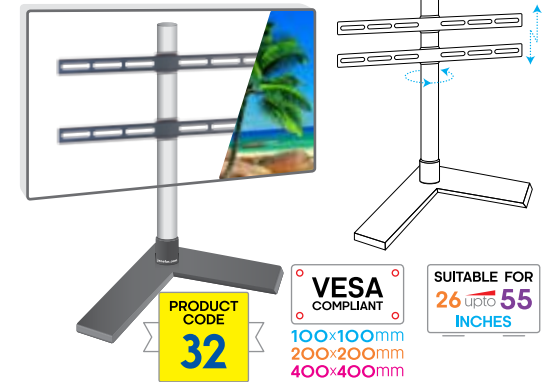

SUITABLE FOR
15 upto 27
INCHES

4-in-1

Table Top Stand

Laser V Type Base • Direct Rail

PRODUCT CODE
29

VESA COMPLIANT
100x100mm
200x200mm
400x400mm

SUITABLE FOR
32 upto 55
INCHES

Tilt Table Top Stand

Regular V Type Base • Tilt

Tilt Table Top Stand

Regular V Type Base • Tilt

Table Top Stand

Regular V Type Base • Direct Rail

Movable Pedestal Stage Stand

H Base with Wheel

Jenefas.com
Something DIFFERENT

Swivel & Tilt Stage Stand

Laser Rectangle Flat
Base • Direct Rail

Swivel & Tilt Stage Stand

Laser V Type Base •
Direct Square

Swivel Table Top Stand

Laser V Type Base • Swivel • Tilt

Stretch & Swivel Tilt Table Top Stand

Laser Rectangle Flat Base • Double Stretch • Tilt

VESA
COMPLIANT
100x100mm

SUITABLE FOR
15 upto 27
INCHES

Jenefas.com
Something DIFFERENT

Stretch & Swivel Tilt Table Top Stand

Laser V Type Base • Double Stretch • Tilt