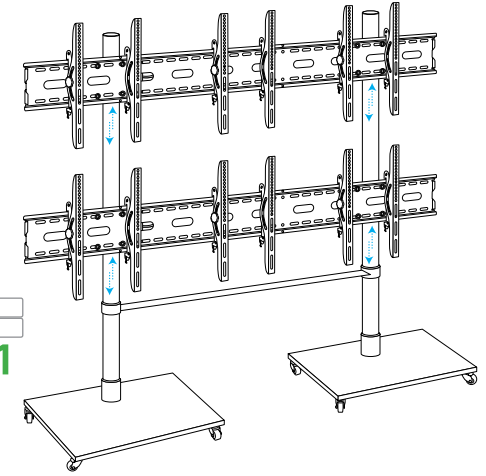

Video Wall Pedestal

Movable Video Wall Pedestal for LED & Plasma

VESA COMPLIANT
100x100mm
200x200mm

SUITABLE FOR
26 upto 40
INCHES

PRODUCT CODE
64

6-in-1

Mega Pedestal

Movable Pedestal for LED, LCD & Plasma • Dual Pole Dual H Base with Wheels & Tray

PRODUCT CODE
65

3-in-1

VESA COMPLIANT
100x100mm
200x200mm

SUITABLE FOR
26 upto 40
INCHES

Swivel & Tilt Ceiling Drop

Ceiling Drop for LED & LCDs

VESA COMPLIANT
100x100mm

SUITABLE FOR
15 upto 27
INCHES

PRODUCT CODE
66

Swivel & Tilt Ceiling Drop

Ceiling Drop for LED & LCDs

VESA COMPLIANT
100x100mm
200x200mm
400x400mm

SUITABLE FOR
32 upto 100
INCHES

Swivel & Tilt Ceiling Drop

Ceiling Drop for LED & LCDs

VESA COMPLIANT
100x100mm
200x200mm
400x400mm