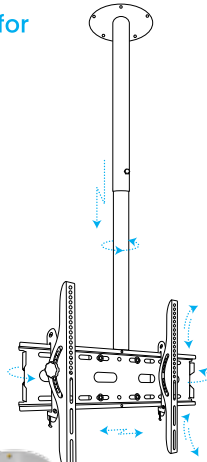

PRODUCT CODE
65

3-in-1

VESA COMPLIANT
100x100mm
200x200mm

SUITABLE FOR
26 upto 40
INCHES

Swivel & Tilt Ceiling Drop

Ceiling Drop for LED & LCDs

VESA COMPLIANT
100x100mm

SUITABLE FOR
15 upto 27
INCHES

PRODUCT CODE
66

Swivel & Tilt Ceiling Drop

Ceiling Drop for LED & LCDs

VESA COMPLIANT
100x100mm
200x200mm
400x400mm

SUITABLE FOR
32 upto 100
INCHES

Swivel & Tilt Ceiling Drop

Ceiling Drop for LED & LCDs

VESA COMPLIANT
100x100mm
200x200mm
400x400mm

PRODUCT CODE
69

SUITABLE FOR
32 upto 100
INCHES

Swivel & Tilt Ceiling Drop

Ceiling Drop for LED & LCDs

VESA COMPLIANT
100x100mm

PRODUCT CODE
67

SUITABLE FOR
26 upto 32
INCHES

Jenefas.com
Something DIFFERENT