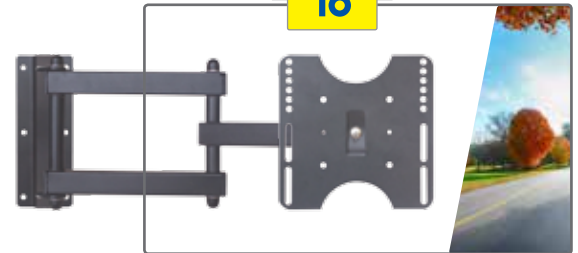

SUITABLE FOR
15 upto 32
INCHES

40" Select
Models

Stretch & Swivel Tilt Wall Bracket

Wall Bracket for
LED & LCDs
Single Arm &
Double Stretch

PRODUCT
CODE
12

VESA
COMPLIANT
100x100mm
200x200mm

SUITABLE FOR
26 upto 32
INCHES

Stretch & Swivel Direct Pitch Wall Bracket

Wall Bracket for LED & LCDs
Dual Arm & Double Stretch

VESA
COMPLIANT
100x100mm
200x200mm

SUITABLE FOR
26 upto 32
INCHES

PRODUCT
CODE
16

Stretch & Swivel Tilt Wall Bracket

Wall Bracket for LED & LCDs
Dual Arm & Double Stretch

VESA
COMPLIANT
100x100mm
200x200mm

SUITABLE FOR
26 upto 32
INCHES

PRODUCT
CODE
17

Stretch & Swivel Wall Bracket

Wall Bracket for LED & LCDs
Dual Arm & Double Stretch